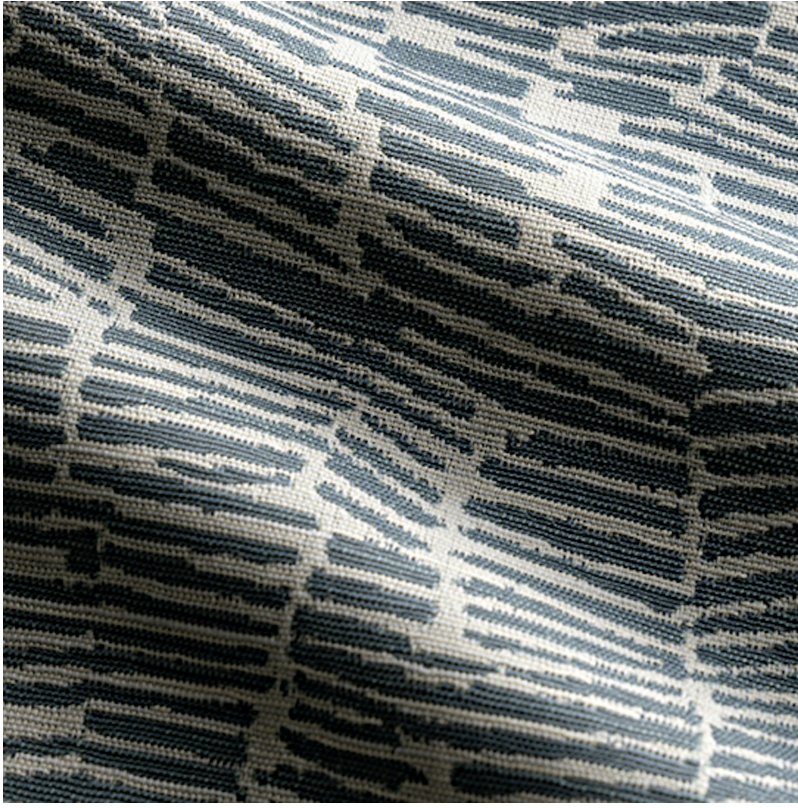

P E R E N N I A L S

Bluestone Bramblewood

813-368

DETAILS & SPECS

Abrasion	12,000 Double Rubs
Brush Pill	Class 4.5
Reversible	Yes
Width	54 in (137 cm)
Weight	12.5 Oz/sq yd (424 gm/sq m)
Designer	Rose Tarlow
Collection	2023 C Fall: Rose Tarlow
Color Family	Dark Blue
Color	Bluestone
Vertical Repeat	21.25 IN (54 CM)
Horizontal Repeat	27 IN (68.6 CM)

DESCRIPTION

The all-over abstract dashed line pattern on this jacquard creates a rhythmic effect.

All Perennials 100% solution-dyed acrylic fabrics are backed by an industry-leading no-fade guarantee valid for three years from the date of purchase (with the exceptions of prints, which hold a one-year warranty and Cabana™, which holds a five year warranty).