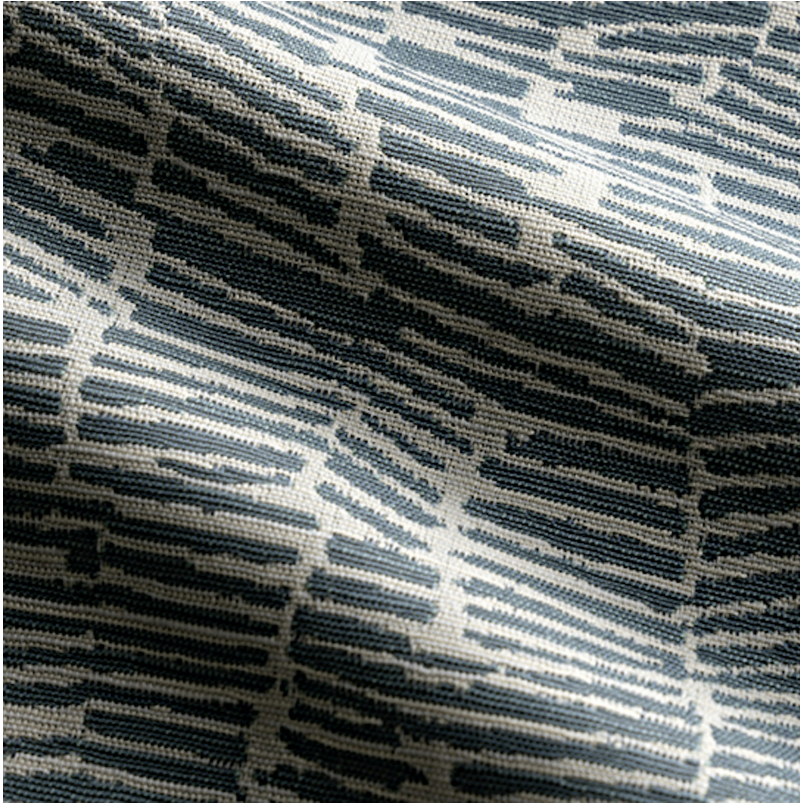

P E R E N N I A L S

Bluestone Bramblewood

813-368

DETAILS & SPECS

Abrasion	12,000 Double Rubs
Brush Pill	Class 4.5
Reversible	Yes
UFAC/NFPA 260	PASS
Width	54 in (137 cm)
Weight	12.5 Oz/sq yd (424 gm/sq m)
Designer	Rose Tarlow
Collection	2023 C Fall: Rose Tarlow
Color Family	Dark Blue
Color	Bluestone
Vertical Repeat	21.25 IN (54 CM)
Horizontal Repeat	27 IN (68.6 CM)

DESCRIPTION

The all-over abstract dashed line pattern on this jacquard creates a rhythmic effect.

All Perennials 100% solution-dyed acrylic fabrics are backed by an industry-leading no-fade guarantee valid for three years from the date of purchase (with the exceptions of prints, which hold a one-year warranty and Cabana™, which holds a five year warranty).