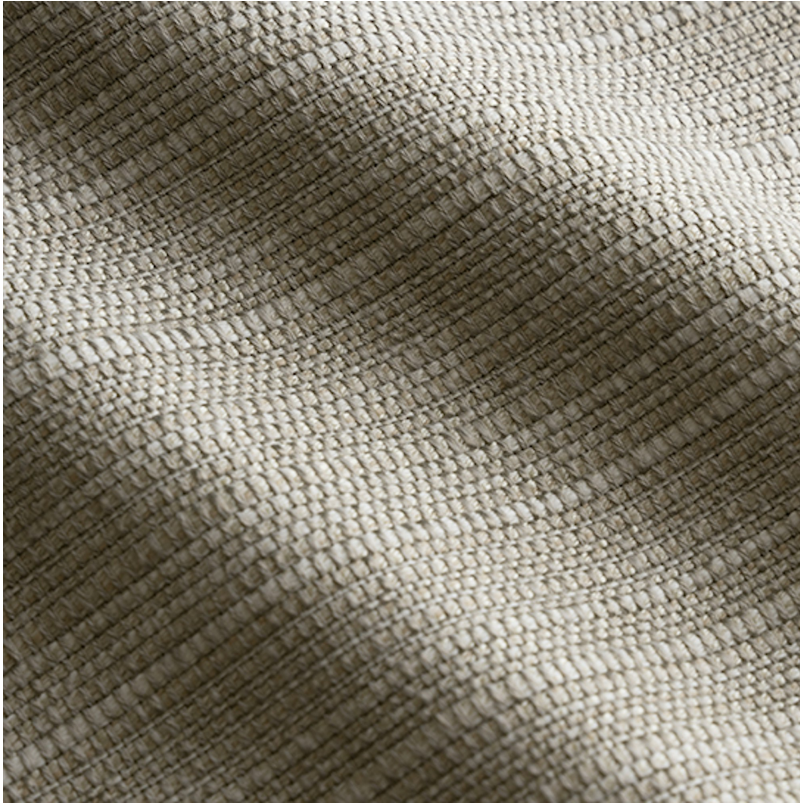

P E R E N N I A L S

Ash Rock Wall

857-108

DETAILS & SPECS

Abrasion	12,000 Double Rubs
Brush Pill	Class 4
Width	54 in (137 cm)
Weight	17.4 Oz/sq yd (590 gm/sq m)
Designer	Rose Tarlow
Collection	2023 C Fall: Rose Tarlow
Color Family	Ash/Taupe
Color	Ash
Vertical Repeat	3.19 IN (8.1 CM)
Horizontal Repeat	N/A

DESCRIPTION

A chunky textural fabric with a linear linen-like appearance, Rock Wall is offered in both tonal and contrasting colorways. Backing Recommended

All Perennials 100% solution-dyed acrylic fabrics are backed by an industry-leading no-fade guarantee valid for three years from the date of purchase (with the exceptions of prints, which hold a one-year warranty and Cabana™, which holds a five year warranty).