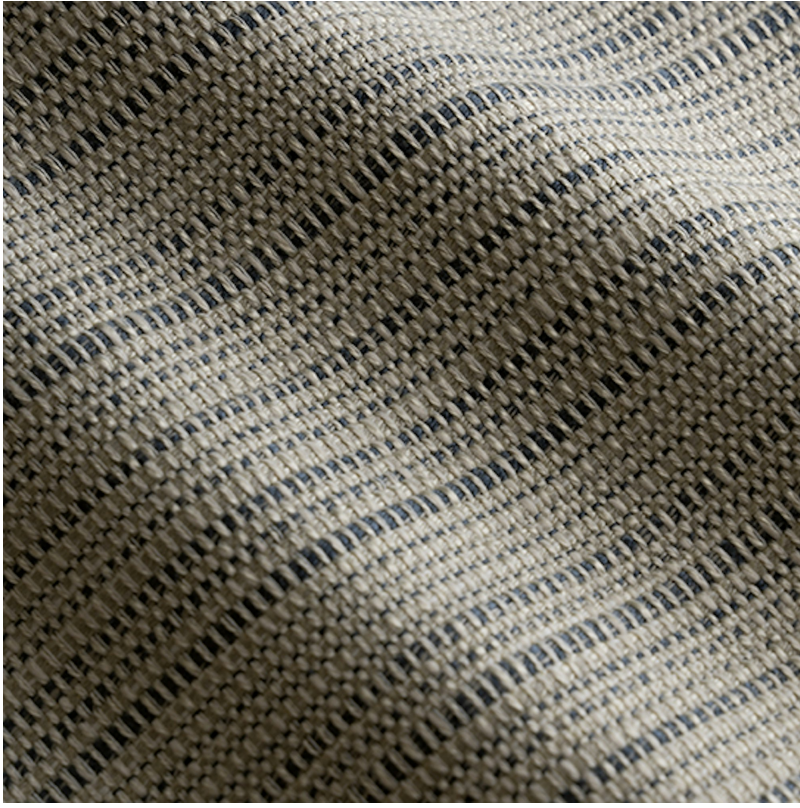

P E R E N N I A L S

Blue Heaven Rock Wall

857-15

DETAILS & SPECS

Abrasion	12,000 Double Rubs
Brush Pill	Class 4
UFAC/NFPA 260	PASS
Width	54 in (137 cm)
Weight	17.4 Oz/sq yd (590 gm/sq m)
Designer	Rose Tarlow
Collection	2023 C Fall: Rose Tarlow
Color Family	Dark Blue
Color	Blue Heaven
Vertical Repeat	3.19 IN (8.1 CM)
Horizontal Repeat	N/A

DESCRIPTION

A chunky textural fabric with a linear linen-like appearance, Rock Wall is offered in both tonal and contrasting colorways. Backing Recommended

All Perennials 100% solution-dyed acrylic fabrics are backed by an industry-leading no-fade guarantee valid for three years from the date of purchase (with the exceptions of prints, which hold a one-year warranty and Cabana™, which holds a five year warranty).

Perennials' technically superior fabrics are fade resistant, mildew- and mold-resistant, bleach cleanable and easily maintained. Be confident when you select fabrics identified by the Perennials Fiber Mark that you will receive a product that lives up to our name: enduring, constant and fun.