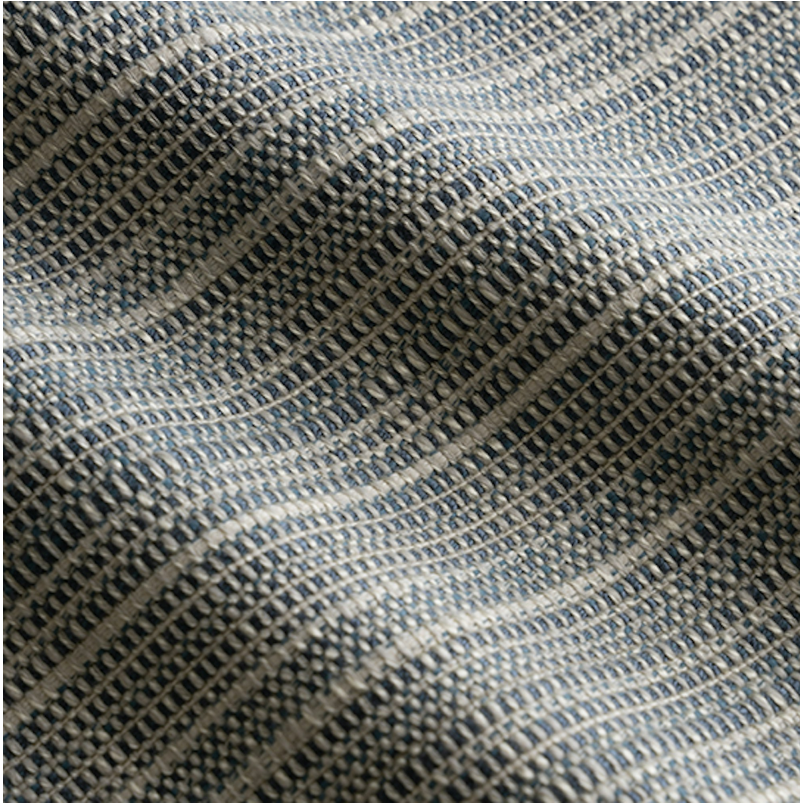

P E R E N N I A L S

Bluestone Rock Wall

857-368

DETAILS & SPECS

Abrasion	12,000 Double Rubs
Brush Pill	Class 4
Width	54 in (137 cm)
Weight	17.4 Oz/sq yd (590 gm/sq m)
Designer	Rose Tarlow
Collection	2023 C Fall: Rose Tarlow
Color Family	Dark Blue
Color	Bluestone
Vertical Repeat	3.19 IN (8.1 CM)
Horizontal Repeat	N/A

DESCRIPTION

A chunky textural fabric with a linear linen-like appearance, Rock Wall is offered in both tonal and contrasting colorways. Backing Recommended

All Perennials 100% solution-dyed acrylic fabrics are backed by an industry-leading no-fade guarantee valid for three years from the date of purchase (with the exceptions of prints, which hold a one-year warranty and Cabana™, which holds a five year warranty).