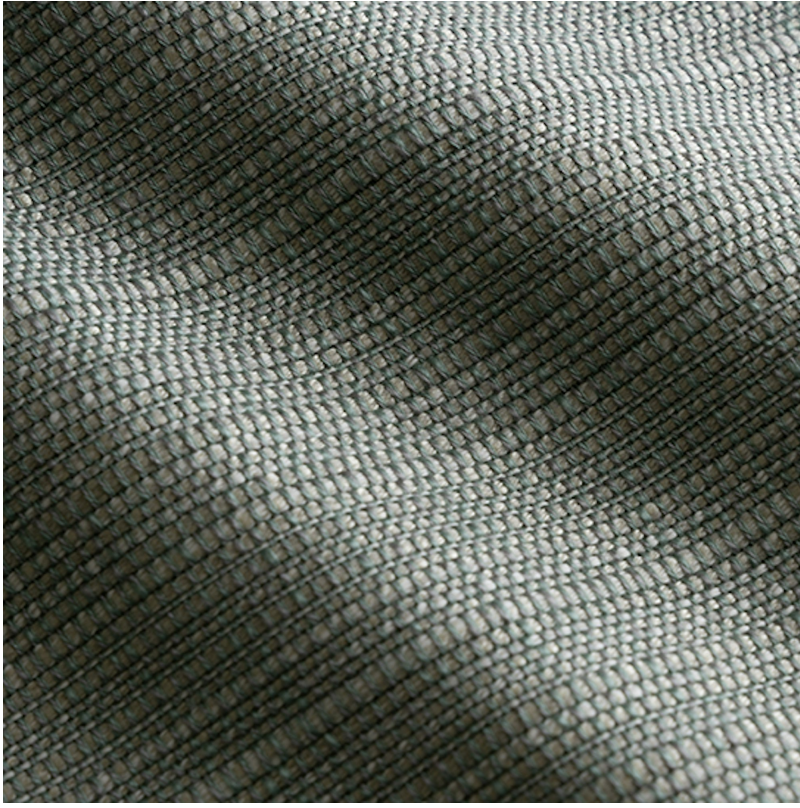

P E R E N N I A L S

Patina Rock Wall

857-42

DETAILS & SPECS

Abrasion	12,000 Double Rubs
Brush Pill	Class 4
UFAC/NFPA 260	PASS
Width	54 in (137 cm)
Weight	17.4 Oz/sq yd (590 gm/sq m)
Designer	Rose Tarlow
Collection	2023 C Fall: Rose Tarlow
Color Family	Turquoise
Color	Patina
Vertical Repeat	3.19 IN (8.1 CM)
Horizontal Repeat	N/A

DESCRIPTION

A chunky textural fabric with a linear linen-like appearance, Rock Wall is offered in both tonal and contrasting colorways. Backing Recommended

All Perennials 100% solution-dyed acrylic fabrics are backed by an industry-leading no-fade guarantee valid for three years from the date of purchase (with the exceptions of prints, which hold a one-year warranty and Cabana™, which holds a five year warranty).