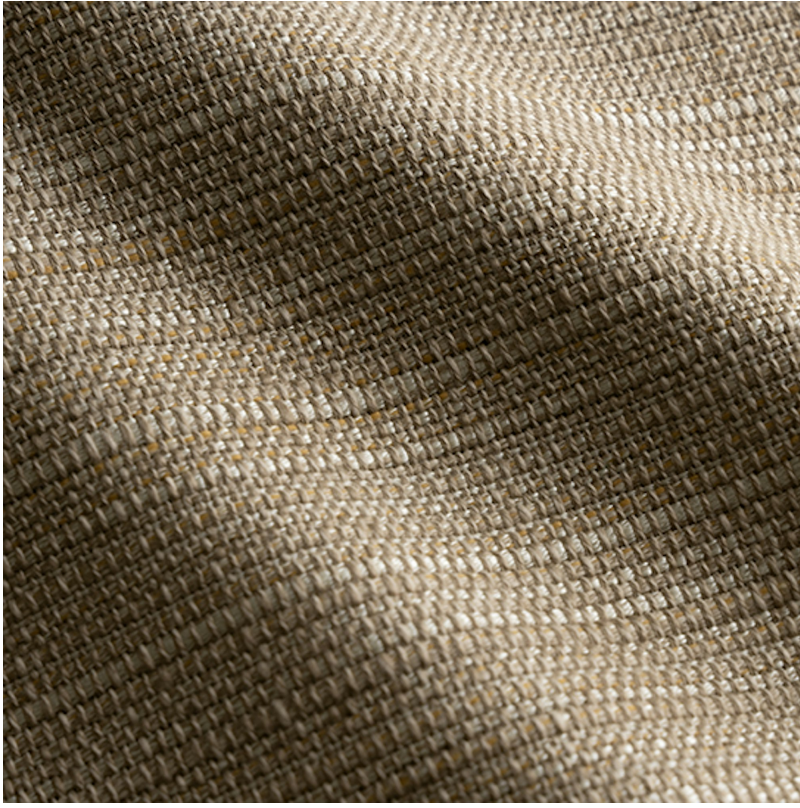

## Beeswax Rock Wall

857-725

### DETAILS & SPECS

Abrasion	12,000 Double Rubs
Brush Pill	Class 4
UFAC/NFPA 260	PASS
Width	54 in (137 cm)
Weight	17.4 Oz/sq yd (590 gm/sq m)
Designer	Rose Tarlow
Collection	2023 C Fall: Rose Tarlow
Color Family	Beige/Tan
Color	Beeswax
Vertical Repeat	3.19 IN (8.1 CM)
Horizontal Repeat	N/A

### DESCRIPTION

A chunky textural fabric with a linear linen-like appearance, Rock Wall is offered in both tonal and contrasting colorways. Backing Recommended

All Perennials 100% solution-dyed acrylic fabrics are backed by an industry-leading no-fade guarantee valid for three years from the date of purchase (with the exceptions of prints, which hold a one-year warranty and Cabana™, which holds a five year warranty).