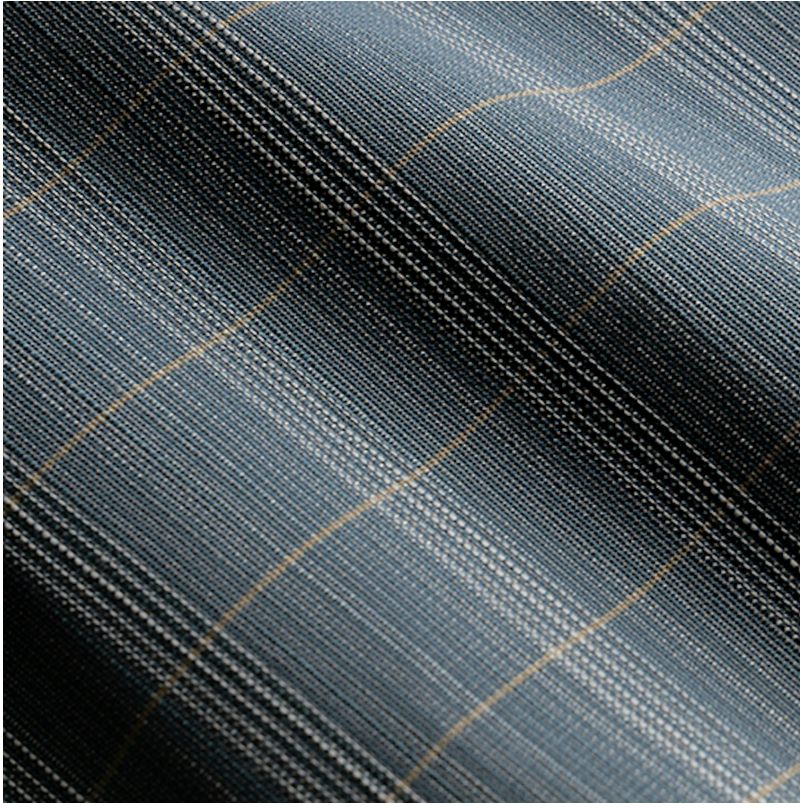

P E R E N N I A L S

Bluestone Garden Row

905-368

DETAILS & SPECS

Abrasion	18,000 double rubs
Brush Pill	Class 4
Width	54 in (137 cm)
Weight	8 Oz/sq yd (271 gm/sq m)
Designer	Rose Tarlow
Collection	2023 C Fall: Rose Tarlow
Color Family	Dark Blue
Color	Bluestone
Vertical Repeat	3.13 IN (8 CM)
Horizontal Repeat	1.5 IN (3.8 CM)

DESCRIPTION

The delicate nature of this multi-color plaid design adds a touch of refinement with nuanced textured lines.

All Perennials 100% solution-dyed acrylic fabrics are backed by an industry-leading no-fade guarantee valid for three years from the date of purchase (with the exceptions of prints, which hold a one-year warranty and Cabana™, which holds a five year warranty).