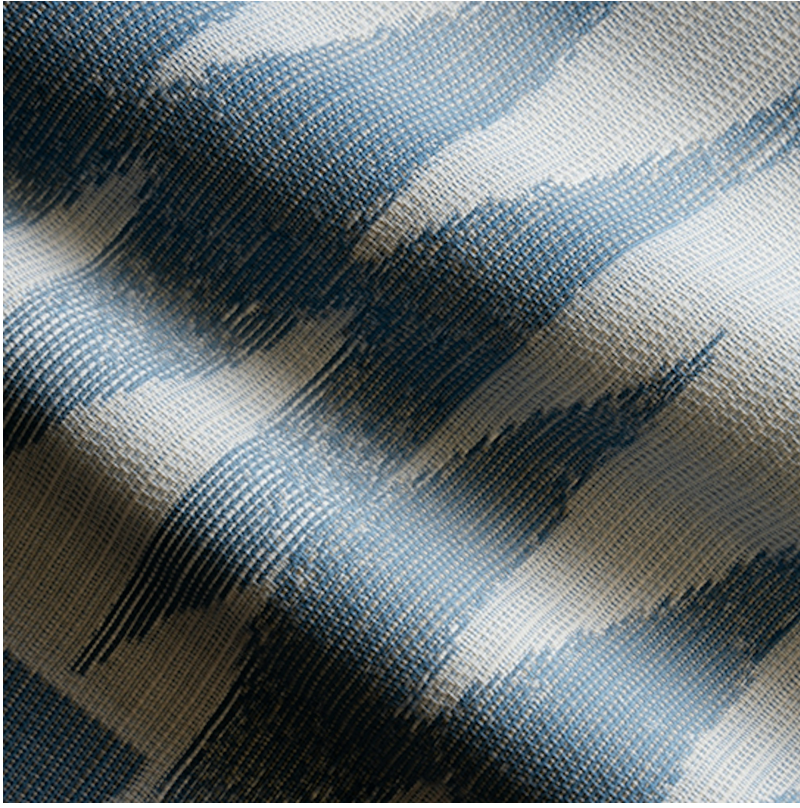

P E R E N N I A L S

Morning Glory Paper Crane

580-704

DETAILS & SPECS

Abrasion	15,000 double rubs
Brush Pill	Class 4.5
Reversible	Yes
UFAC/NFPA 260	PASS
Width	54 in (137 cm)
Weight	9.5 Oz/sq yd (324 gm/sq m)
Designer	Studio
Collection	2024 A Spring: Wabi- Sabi
Color Family	Dark Blue
Color	Morning Glory
Vertical Repeat	21 IN (53.3 CM)
Horizontal Repeat	27 IN (68.6 CM)

DESCRIPTION

Paper Crane is a monochromatic medium-scale reversible jacquard featuring a pattern evoking the shapes of a folded origami paper crane.

All Perennials 100% solution-dyed acrylic fabrics are backed by an industry-leading no-fade guarantee valid for three years from the date of purchase (with the exceptions of prints, which hold a one-year warranty and Cabana™, which holds a five year warranty).