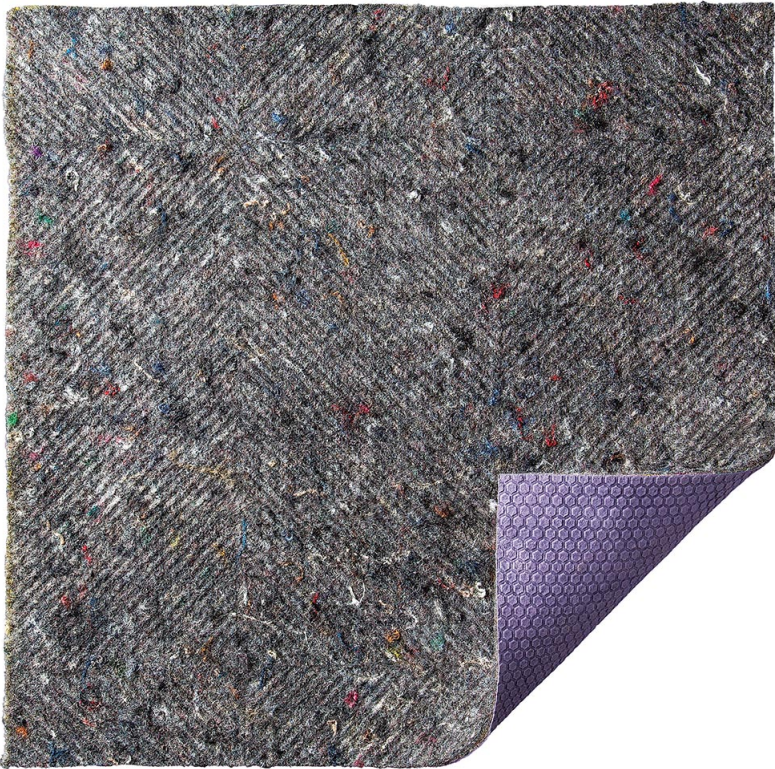

## Interior Use Only Outdoor Pad

PERERP-DUR PERE

### DETAILS & SPECS

Colorway

Interior Use Only