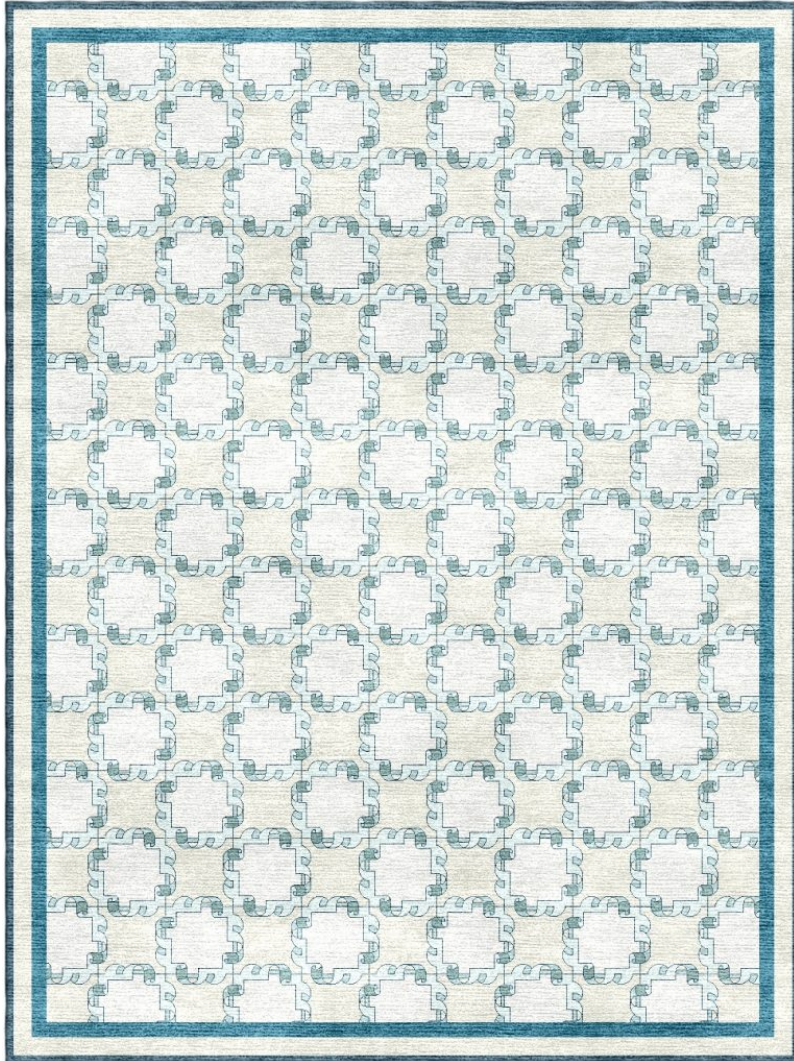

P E R E N N I A L S

BLUESTONE

Étoile Tibetan Knot

TK415-368

DETAILS & SPECS

Designer	Timothy Corrigan
Construction	Tibetan Knot
Colorway	BLUESTONE
Collection	2024 C Fall: Timothy Corrigan

DESCRIPTION

Hand knotted, 80 knots per square inch.