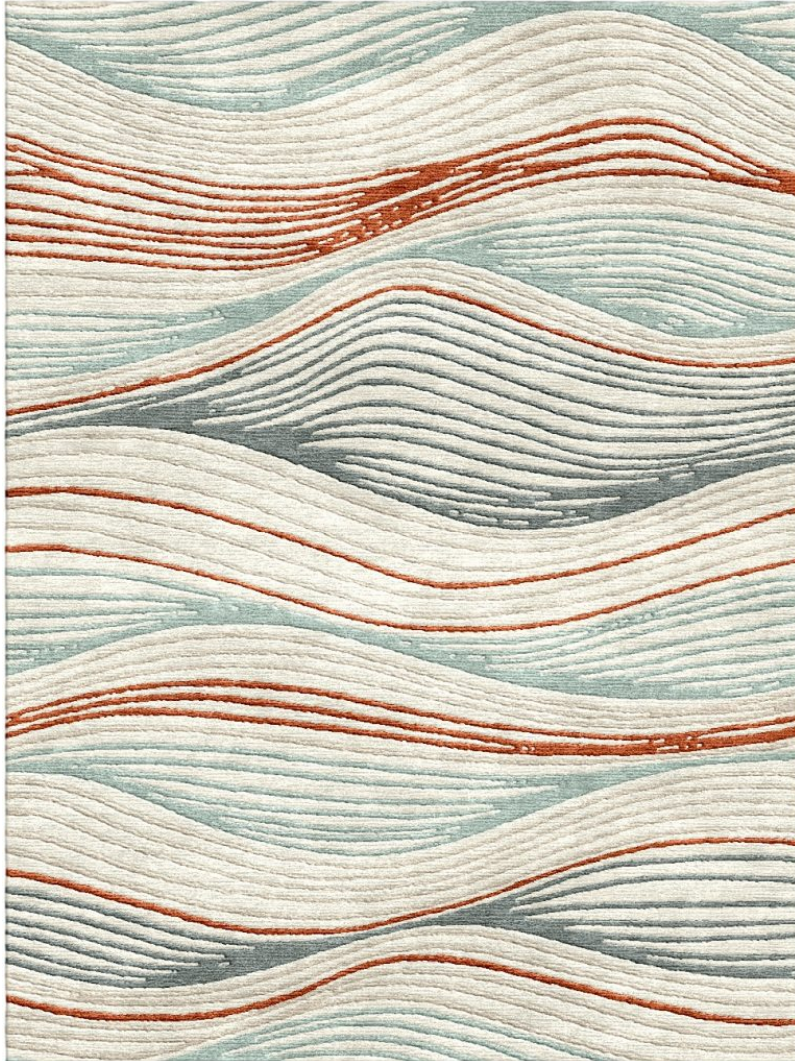

# P E R E N N I A L S

---

**Confetti**

## Swell Tibetan Knot

TK416-707

### DETAILS & SPECS

|              |              |
|--------------|--------------|
| Designer     | Studio       |
| Construction | Tibetan Knot |
| Colorway     | Confetti     |
| Collection   | N/A          |