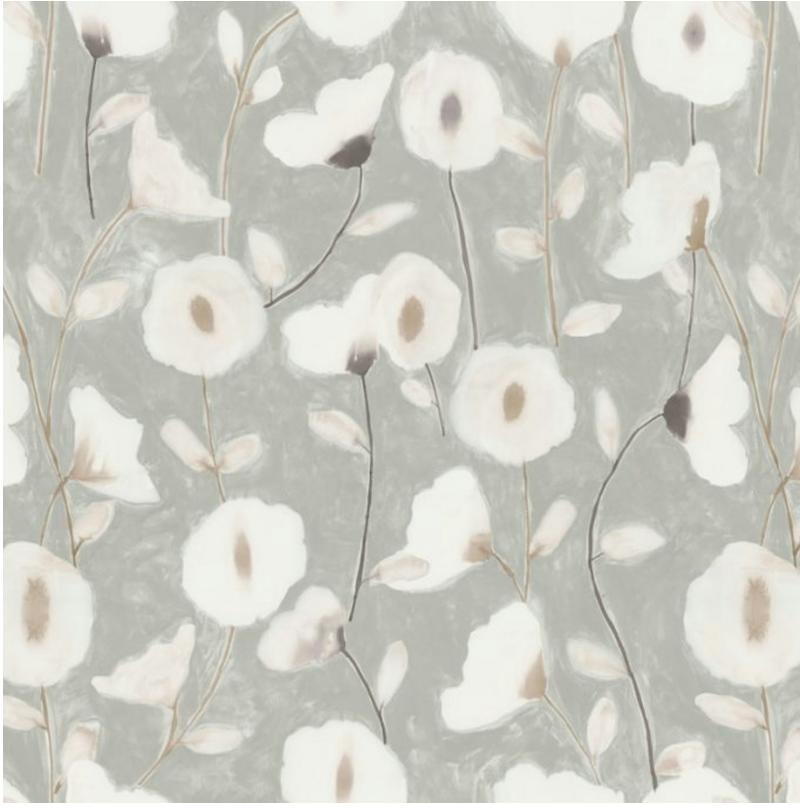

P E R E N N I A L S

Jasmine In Bloom

PP106-794

DETAILS & SPECS

| | |
|----------------|------------------------------|
| Width | 54" |
| Potential Lead | No |
| Credit | |
| Designer | Studio |
| Collection | 2025 A Spring: Down to Earth |
| Color | Jasmine |

DESCRIPTION

In Bloom is our first floral wallpaper. Printed on vinyl it meets all Type II requirements and can be installed residentially or commercially. A soft watercolor technique brings the illusion of delicate and fresh blooms laid on a brush stroke blended background. Available in 5 beautiful colors: Dew, Jasmine, Parchment, Matcha, and Salt & Pepper.