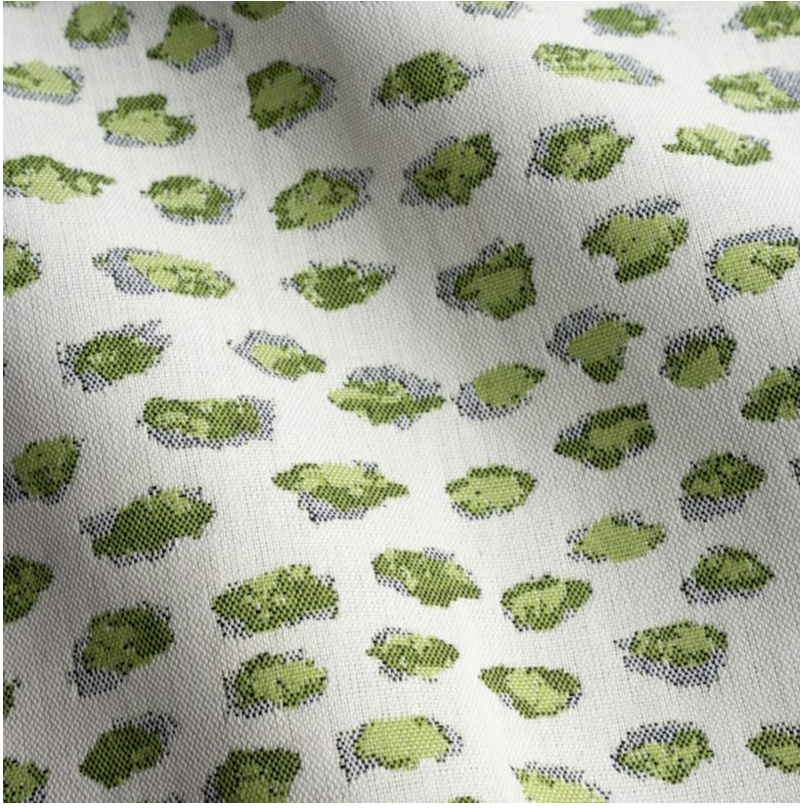

## Wasabi Elements

758-305

### DETAILS & SPECS

Abrasion	27,000 Double Rubs
Brush Pill	Class 3
Width	54 in (137 cm)
Weight	10 oz/sq yd (339 gm/sq m)
Designer	Porter Teleo
Collection	2016 A Spring: Porter Teleo
Color Family	Green
Color	Wasabi
Vertical Repeat	14.5 IN (36.8 CM)
Horizontal Repeat	27 IN (68.6 CM)