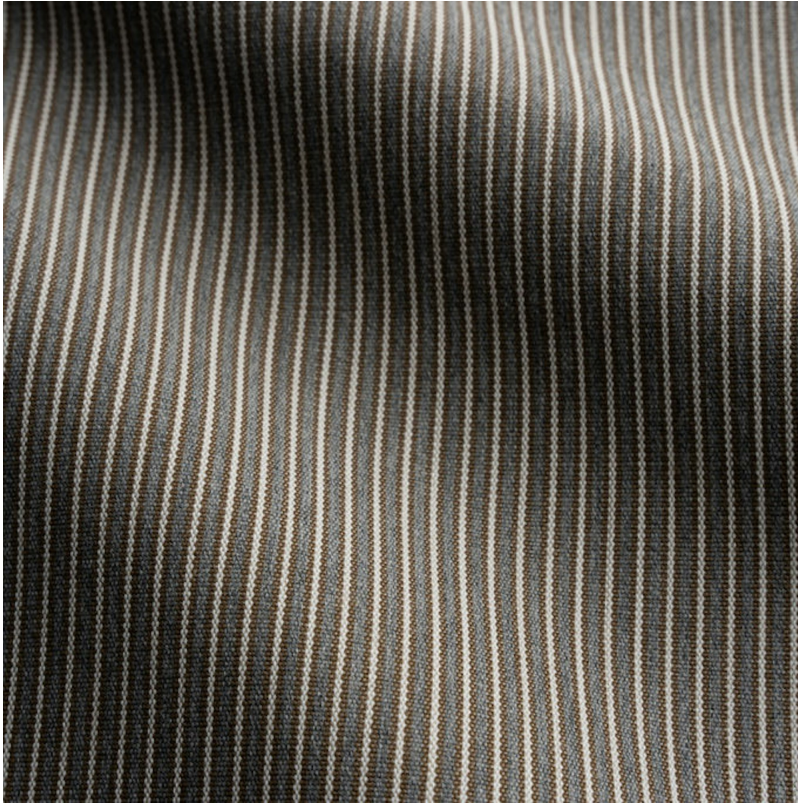

## Cement Ticking Stripe

805-180

### DETAILS & SPECS

Abrasion	17,000 Double Rubs
Brush Pill	Class 5
Width	54 in (137 cm)
Weight	6.5 Oz/sq yd (219 gm/sq m)
Designer	Studio
Collection	2013 A Spring: Camp Wannagetaway
Color Family	Ash/Taupe
Color	Cement
Vertical Repeat	N/A
Horizontal Repeat	.19 IN (.5 CM)

### DESCRIPTION

Refined ticking stripe that can be used everywhere.

All Perennials 100% solution-dyed acrylic fabrics are backed by an industry-leading no-fade guarantee valid for three years from the date of purchase (with the exceptions of prints, which hold a one-year warranty and Cabana™, which holds a five year warranty).