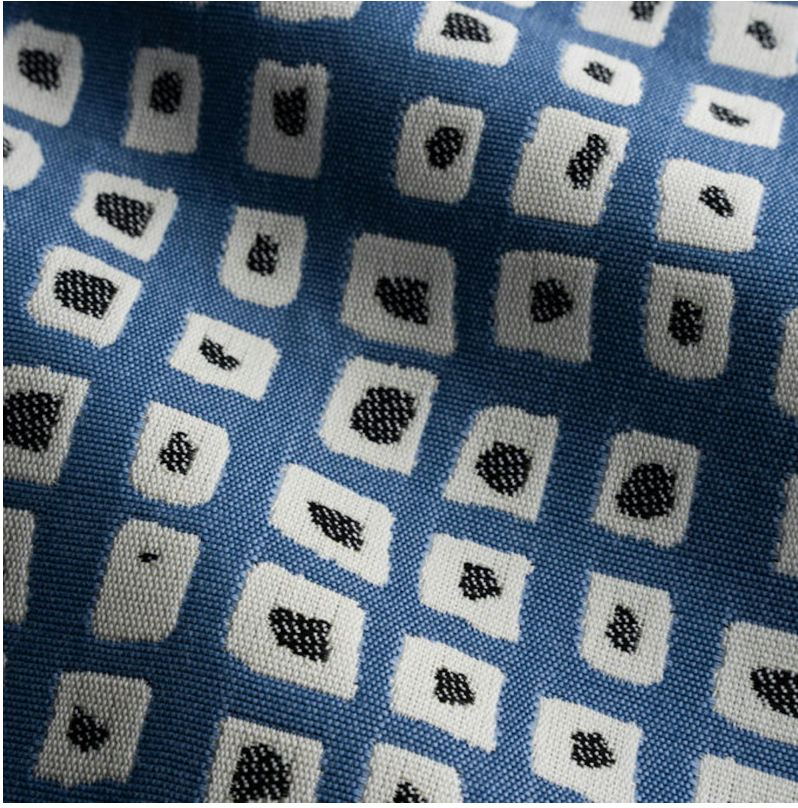

P E R E N N I A L S

Blueberry Paintbox

75I-213

DETAILS & SPECS

Abrasion	12,000 Double Rubs
Brush Pill	Class 2
Width	54 in (137 cm)
Weight	14.6 oz/sq yd (494 gm/sq m)
Designer	Porter Teleo
Collection	2016 A Spring: Porter Teleo
Color Family	Dark Blue
Color	Blueberry
Vertical Repeat	17.38 IN (44.1 CM)
Horizontal Repeat	13.5 IN (34.3 CM)

DESCRIPTION

This fabric design features irregular boxes with accent colors, like a well-used paint kit.

All Perennials 100% solution-dyed acrylic fabrics are backed by an industry-leading no-fade guarantee valid for three years from the date of purchase (with the exceptions of prints, which hold a one-year warranty and Cabana™, which holds a five year warranty).