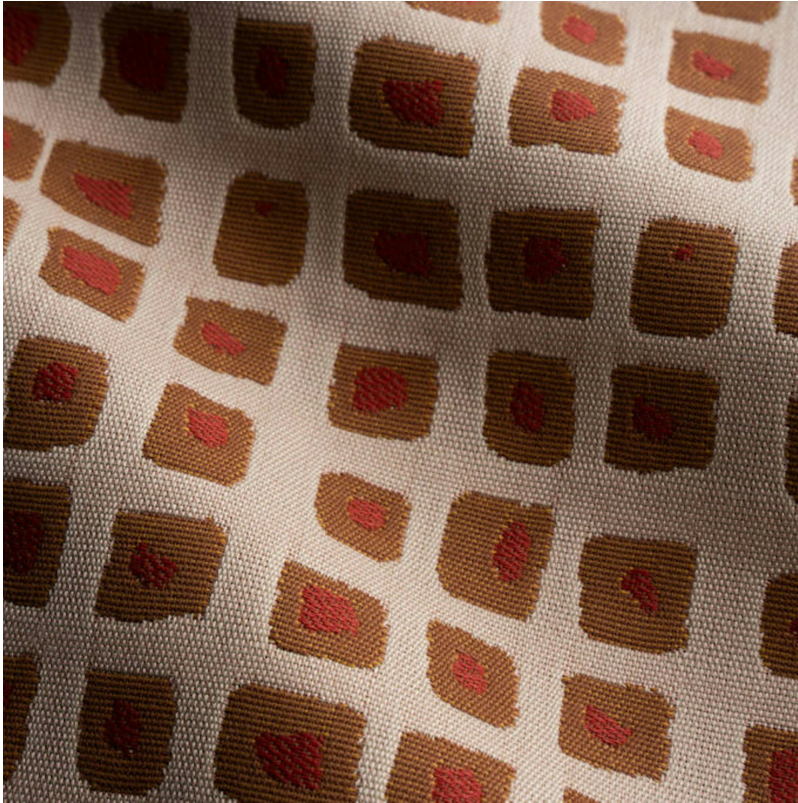

P E R E N N I A L S

Squash Blossom Paintbox

751-332

DETAILS & SPECS

Abrasion	12,000 Double Rubs
Brush Pill	Class 2
Width	54 in (137 cm)
Weight	14.6 oz/sq yd (494 gm/sq m)
Designer	Porter Teleo
Collection	2016 A Spring: Porter Teleo
Color Family	Red/Pink
Color	Squash Blossom
Vertical Repeat	17.38 IN (44.1 CM)
Horizontal Repeat	13.5 IN (34.3 CM)

DESCRIPTION

This fabric design features irregular boxes with accent colors, like a well-used paint kit.

All Perennials 100% solution-dyed acrylic fabrics are backed by an industry-leading no-fade guarantee valid for three years from the date of purchase (with the exceptions of prints, which hold a one-year warranty and Cabana™, which holds a five year warranty).