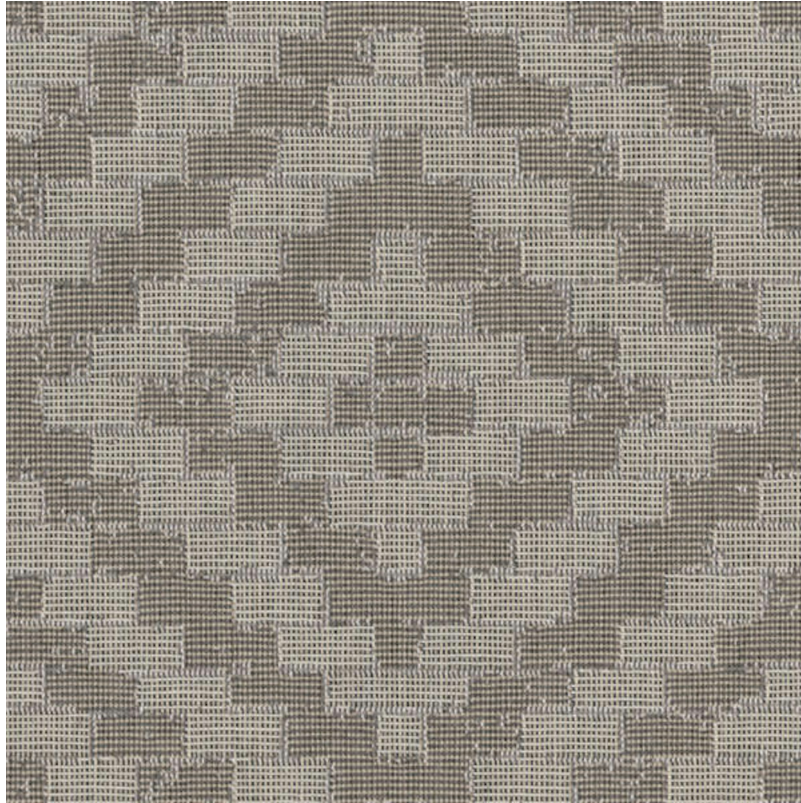

P E R E N N I A L S

Flint Square Dance

747-215

DETAILS & SPECS

Abrasion	7,000 double rubs
Brush Pill	Class 3.5
UFAC/NFPA 260	PASS
Width	54 in (137 cm)
Weight	10.1 Oz/sq yd (343 gm/sq m)
Designer	Studio
Collection	2014 B Fall: Rodeo Drive
Color Family	Ash/Taupe
Color	Flint
Vertical Repeat	5.5 IN (14 CM)
Horizontal Repeat	6.75 IN (17.1 CM)

DESCRIPTION

All Perennials 100% solution-dyed acrylic fabrics are backed by an industry-leading no-fade guarantee valid for three years from the date of purchase (with the exceptions of prints, which hold a one-year warranty and Cabana™, which holds a five year warranty).