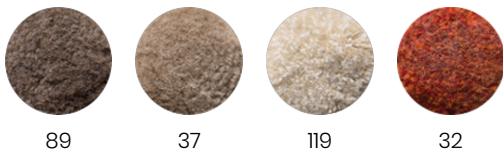

P E R E N N I A L S

SUNDRIED

Spot On Tibetan Knot

TK308-331

DETAILS & SPECS

Designer	Studio
Construction	Tibetan Knot
Colorway	SUNDRIED
Collection	2015 A Spring

Pom Colors

DESCRIPTION

Hand knotted, 80 knots per square inch.