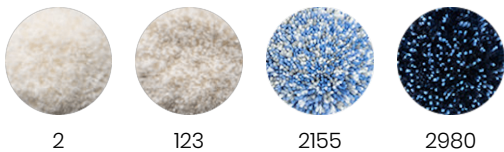

P E R E N N I A L S

WEDGEWOOD

Regal Row Tibetan Knot

TK372-348

DETAILS & SPECS

Designer	Timothy Corrigan
Construction	Tibetan Knot
Colorway	WEDGEWOOD
Collection	2019 B Fall: Timothy Corrigan

Pom Colors

2

123

2155

2980

DESCRIPTION

Hand knotted, 80 knots per square inch.