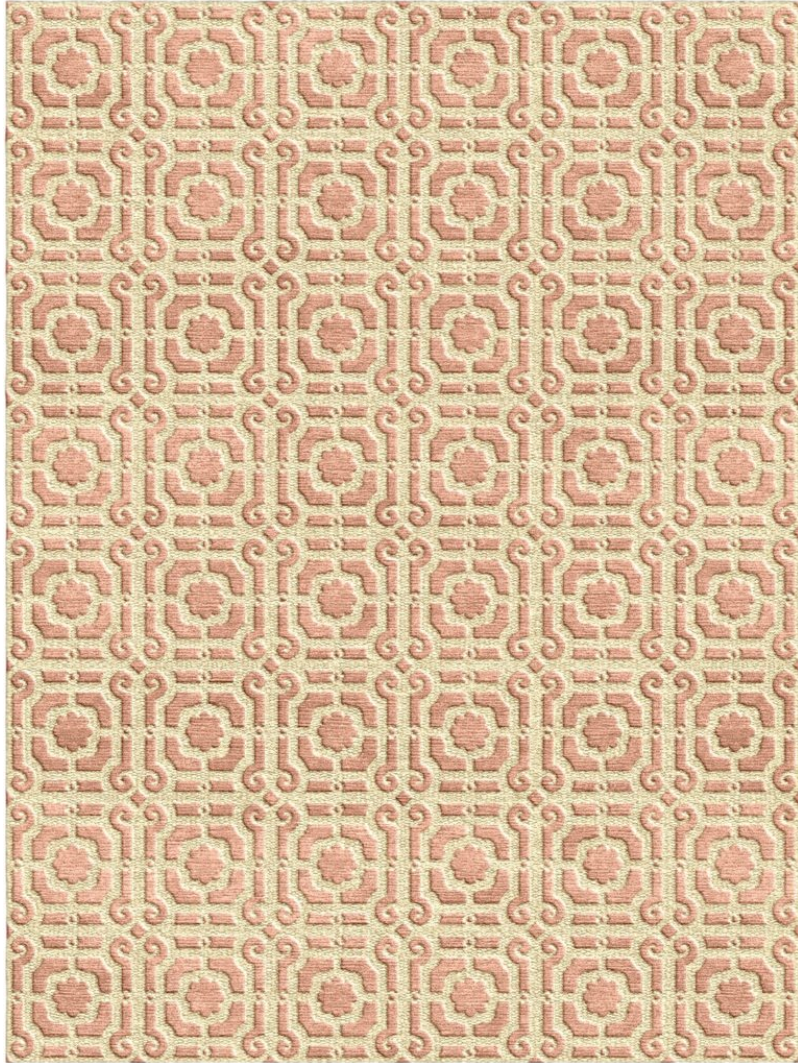

P E R E N N I A L S

SHELL

Jardin Tibetan Knot

TK373-128

DETAILS & SPECS

Designer	Timothy Corrigan
Construction	Tibetan Knot
Colorway	SHELL
Collection	2019 B Fall: Timothy Corrigan

Pom Colors

3

55

DESCRIPTION

Hand knotted, 80 knots per square inch.