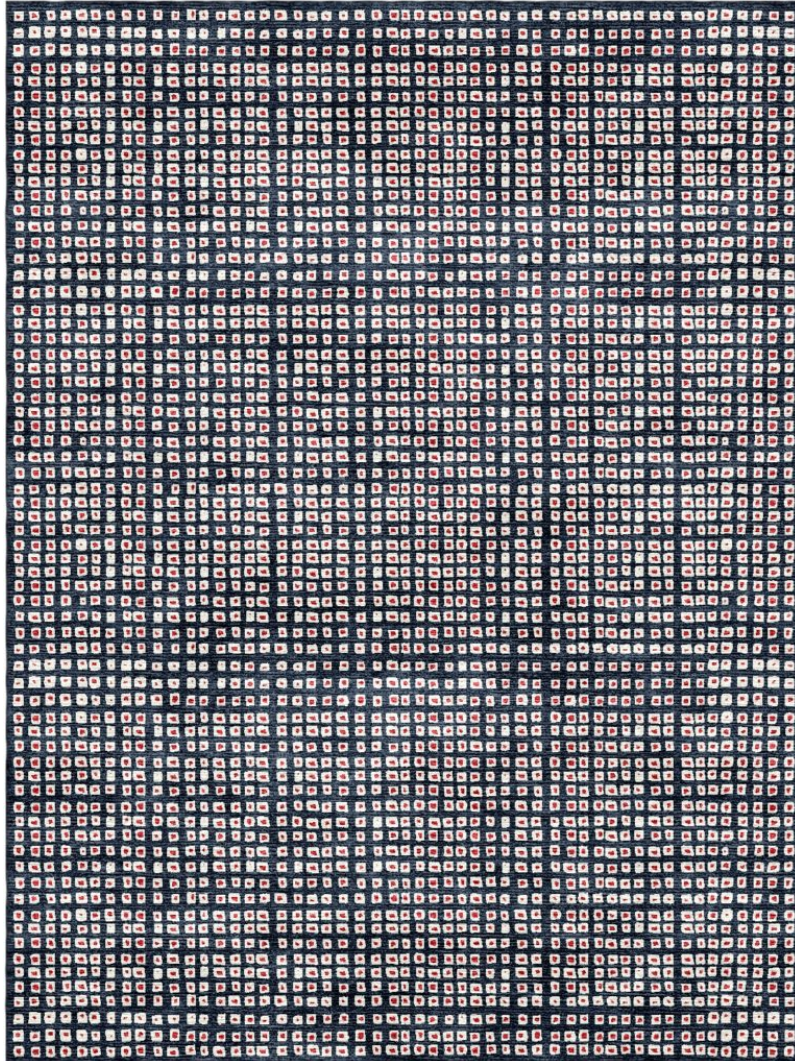

## AFTER MIDNIGHT Paintbox Tibetan Knot

TK332-356

### DETAILS & SPECS

Designer	Porter Teleo
Construction	Tibetan Knot
Colorway	AFTER MIDNIGHT
Collection	2016 A Spring: Porter Teleo

#### Pom Colors

124

2

192

---

### DESCRIPTION

Hand knotted, 80 knots per square inch.