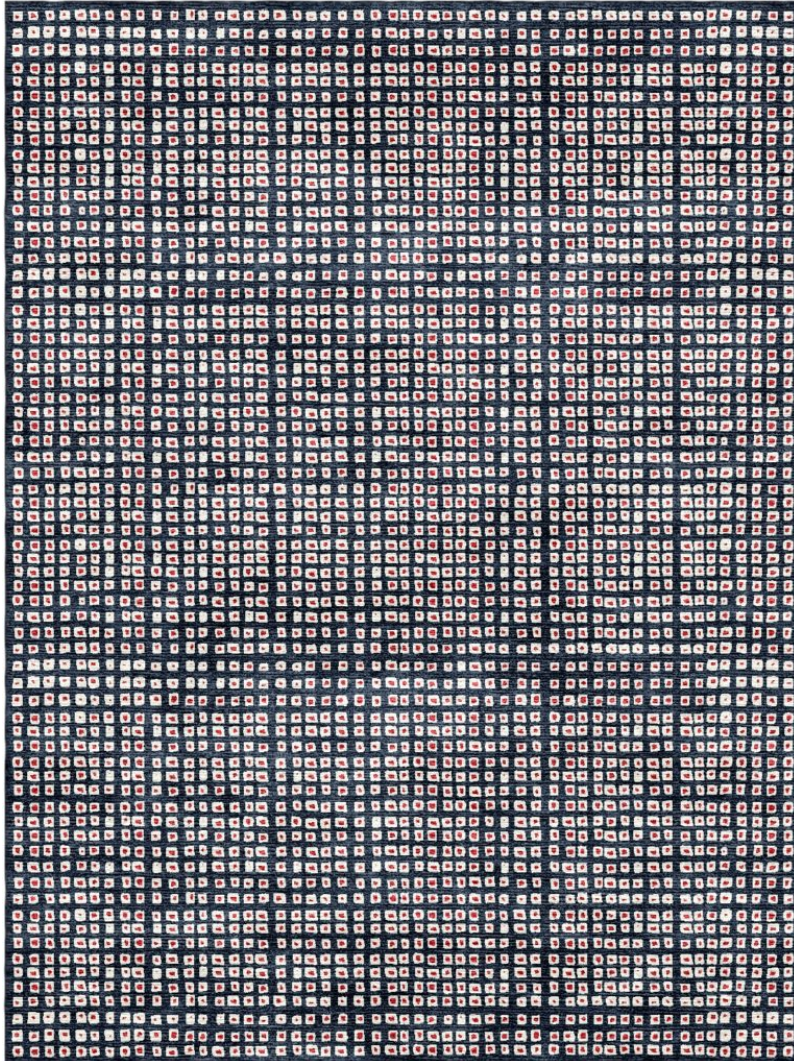

P E R E N N I A L S

AFTER MIDNIGHT Paintbox Tibetan Knot

TK332-356

DETAILS & SPECS

Designer	Porter Teleo
Construction	Tibetan Knot
Colorway	AFTER MIDNIGHT
Collection	2016 A Spring: Porter Teleo

Pom Colors

124

2

192

DESCRIPTION

Hand knotted, 80 knots per square inch.