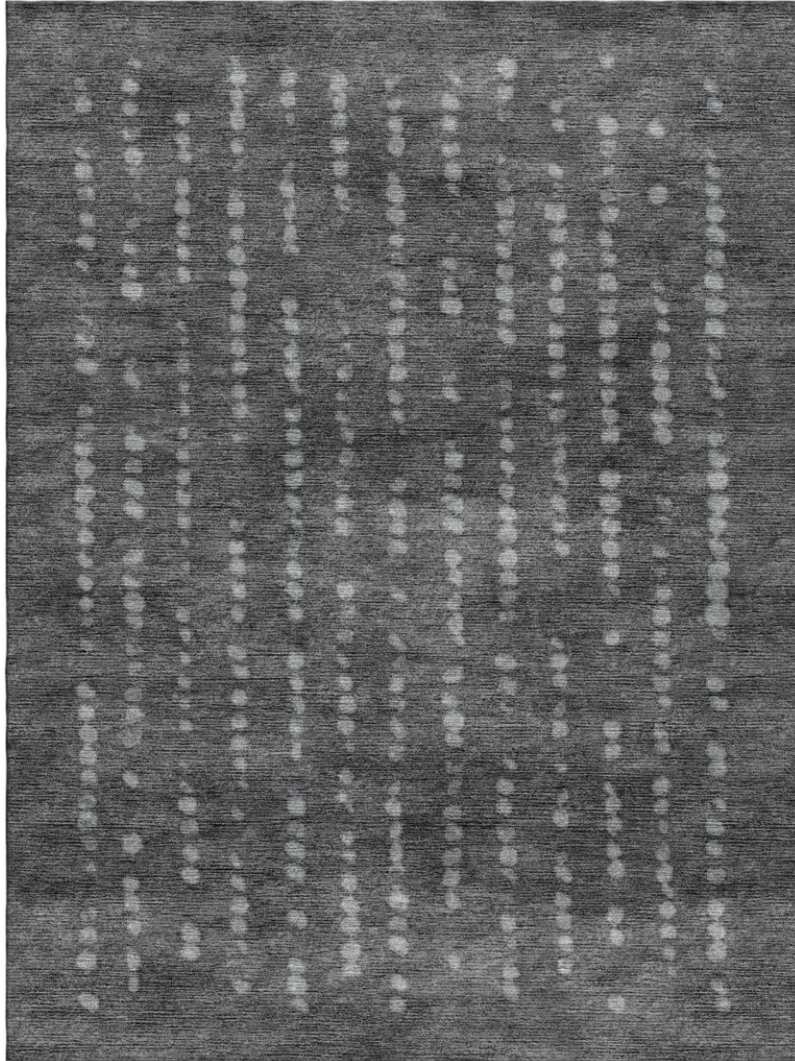

## Grey Hills

### Rain Dance Tibetan Knot

TK313-317

#### Pom Colors

67

75

73

---

#### DESCRIPTION

Hand knotted, 80 knots per square inch.