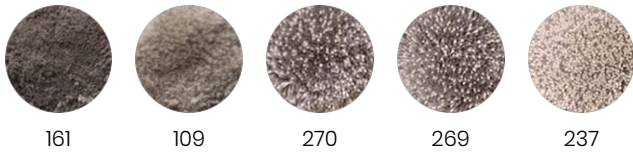

P E R E N N I A L S

Tin

Step On It Flatwoven

FW218-297

DETAILS & SPECS

Designer	Studio
Construction	Flatwoven
Colorway	Tin
Collection	2015 B Fall

Pom Colors

DESCRIPTION