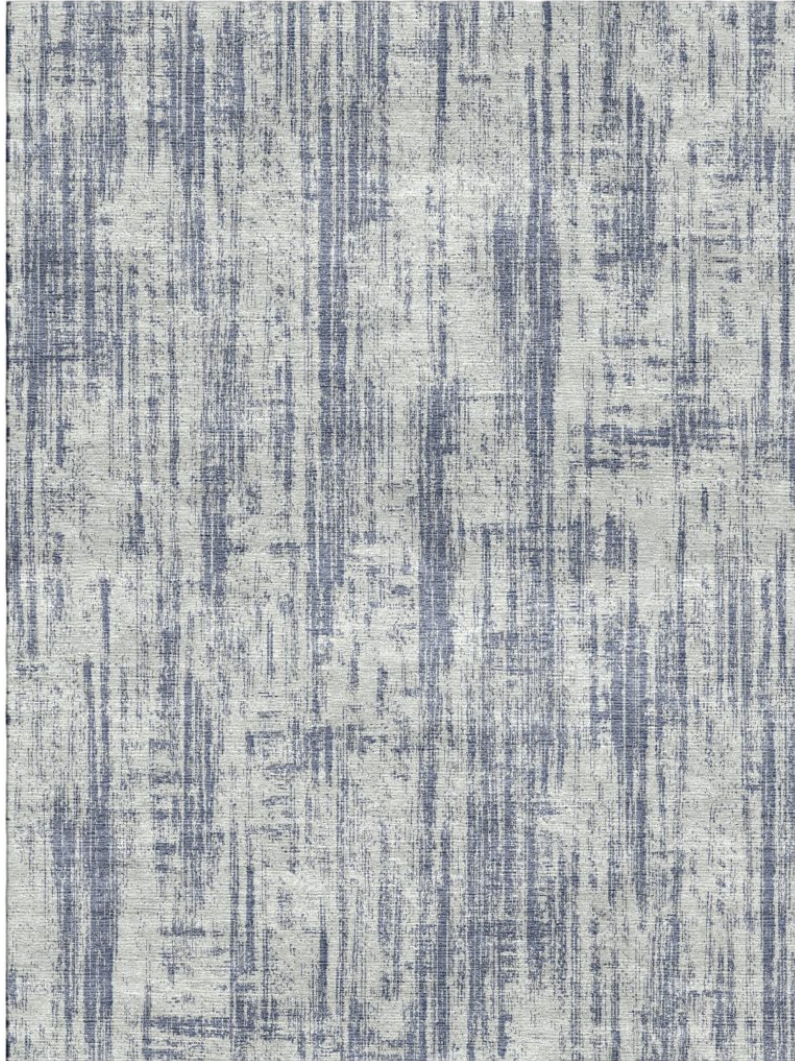

P E R E N N I A L S

HAZE

It's A Wash Tibetan Knot

TK361-370

DETAILS & SPECS

Designer	Studio
Construction	Tibetan Knot
Colorway	HAZE
Collection	2018 A Spring

Pom Colors

294

1174

1162

DESCRIPTION

Hand knotted, 80 knots per square inch.