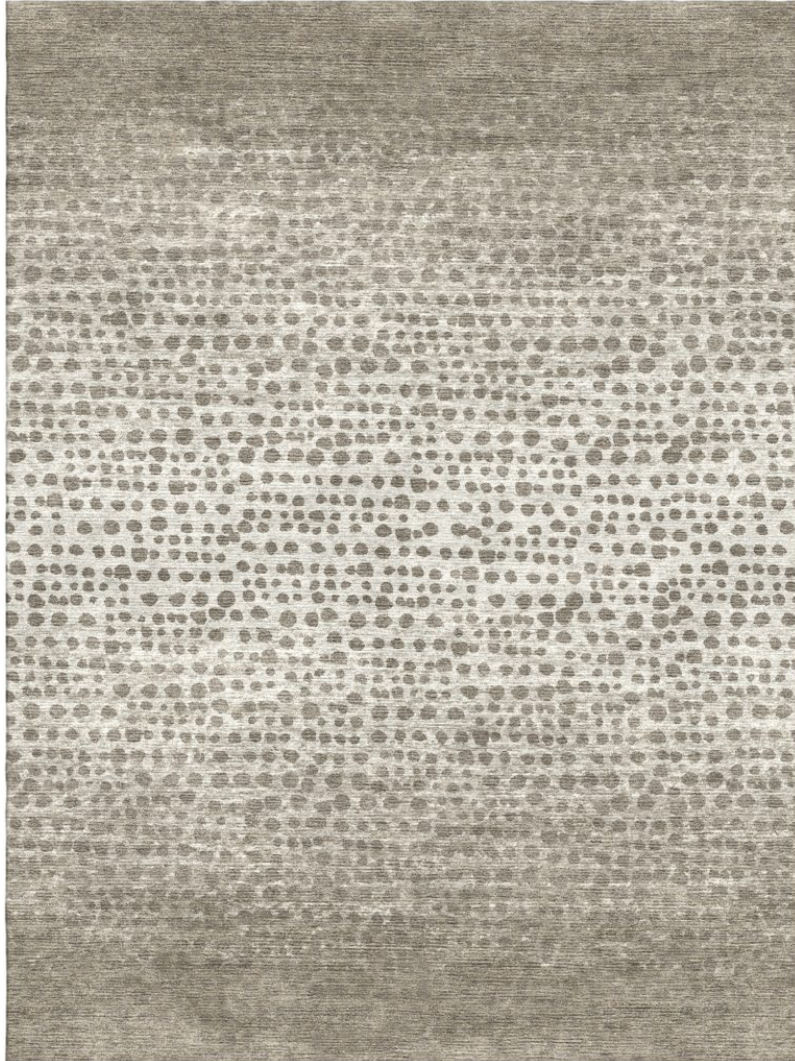

# P E R E N N I A L S

---

**Pelican**

## Seeing Spots Tibetan Knot

TK356-220

### DETAILS & SPECS

Designer	Studio
Construction	Tibetan Knot
Colorway	Pelican
Collection	2017 B Fall

#### Pom Colors

30

20

186

---