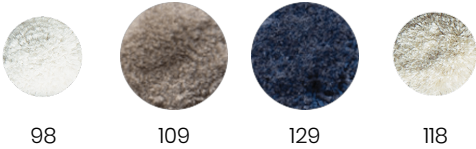

Pom Colors

DESCRIPTION

Hand knotted, 80 knots per square inch.