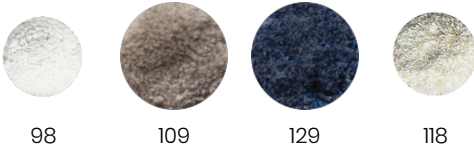

Pom Colors

DESCRIPTION

Hand knotted, 80 knots per square inch.