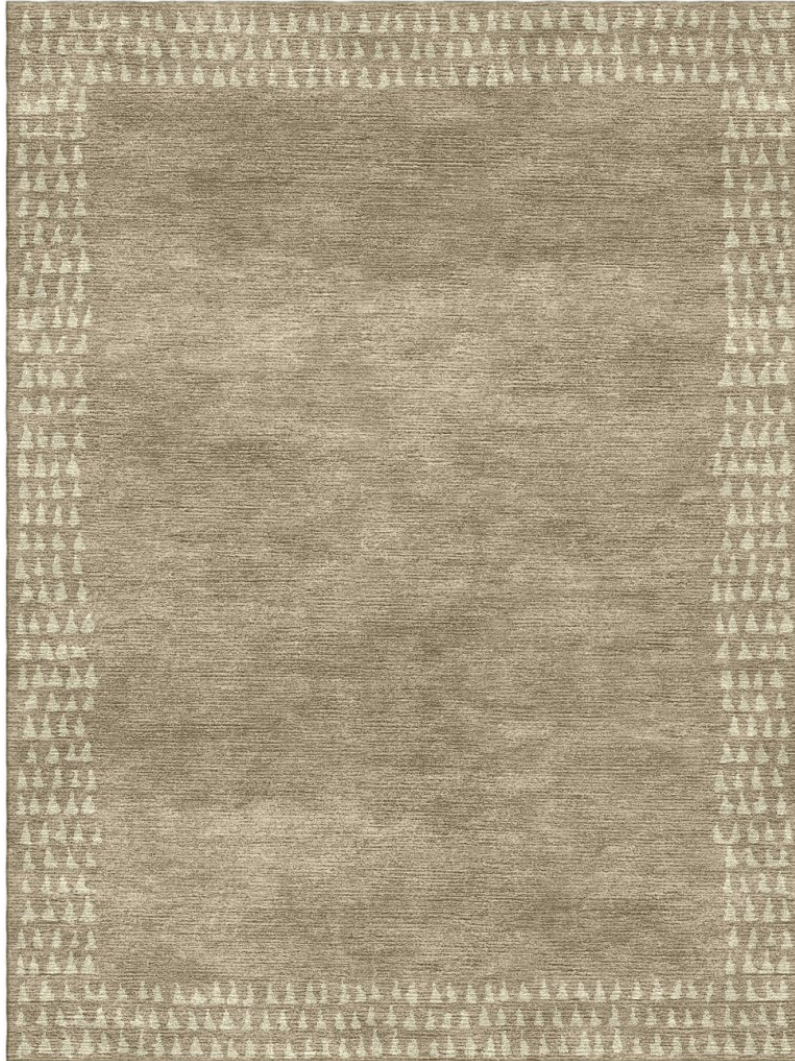

P E R E N N I A L S

FAWN

Snaggletooth Tibetan Knot

TK322-245

DETAILS & SPECS

Designer	Studio
Construction	Tibetan Knot
Colorway	FAWN
Collection	2015 B Fall

Pom Colors

127

28

DESCRIPTION

Hand knotted, 80 knots per square inch.