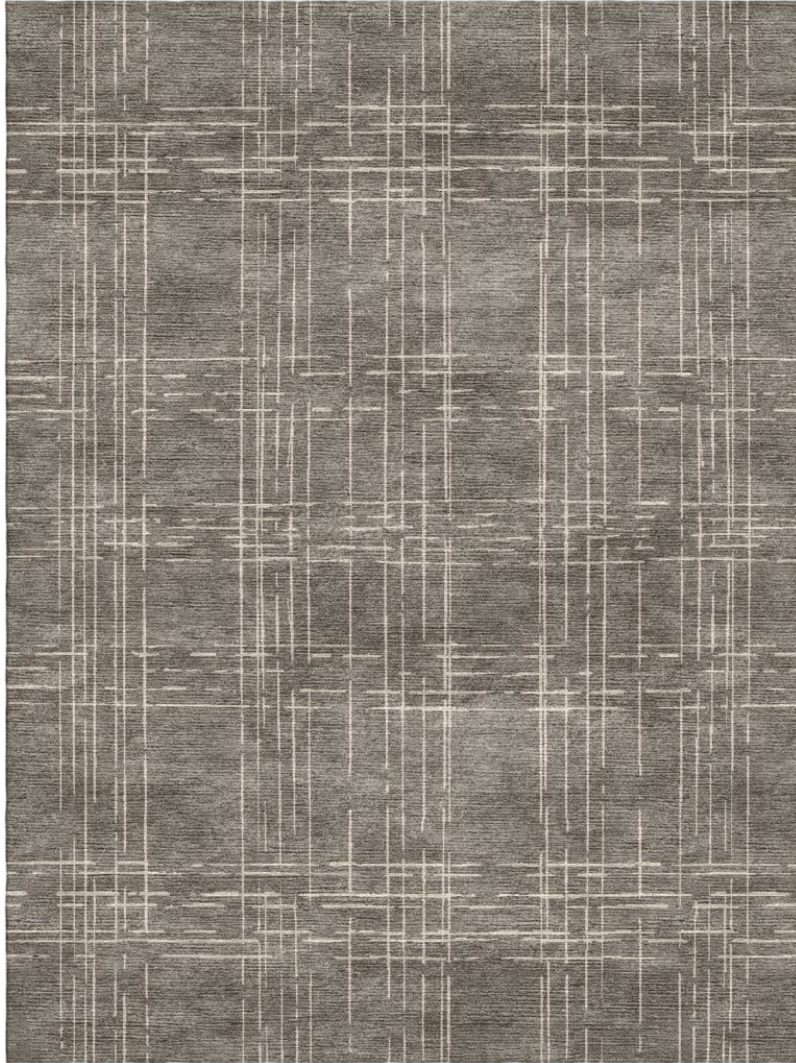

## GRAVEL PATH Drypoint Plaid Tibetan Knot

TK331-61

### DETAILS & SPECS

Designer	Porter Teleo
Construction	Tibetan Knot
Colorway	GRAVEL PATH
Collection	2016 A Spring: Porter Teleo

#### Pom Colors

220

28

28

---