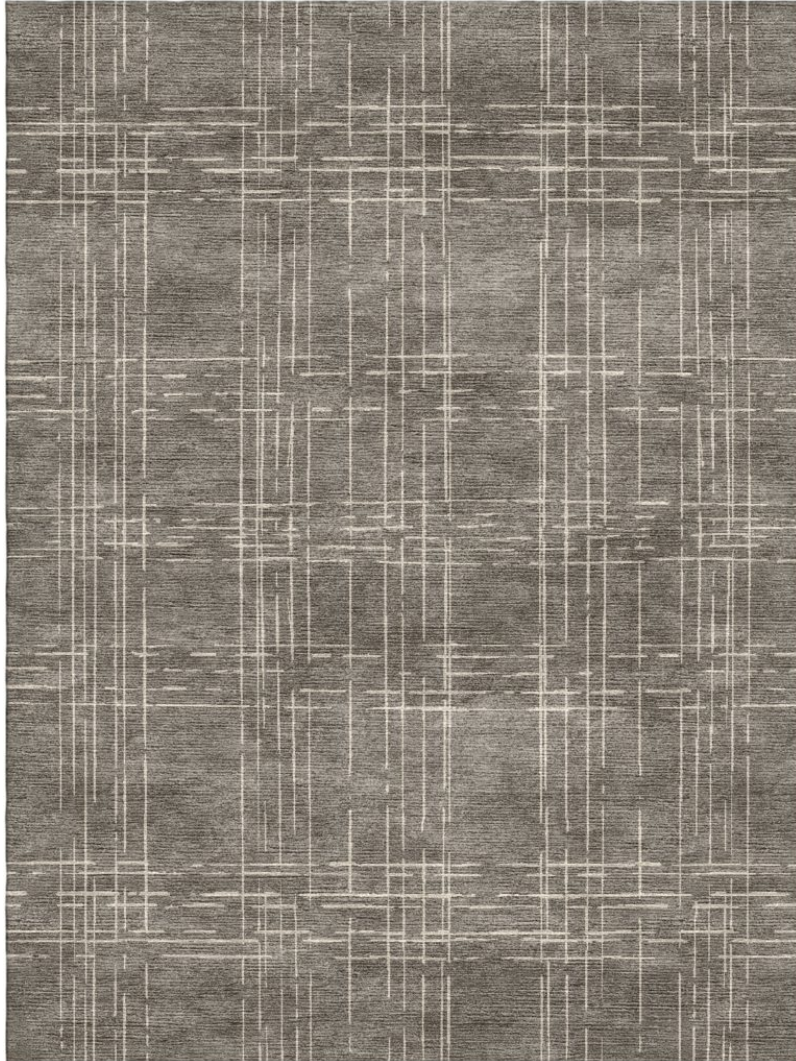

P E R E N N I A L S

GRAVEL PATH Drypoint Plaid Tibetan Knot

TK331-61

DETAILS & SPECS

Designer	Porter Teleo
Construction	Tibetan Knot
Colorway	GRAVEL PATH
Collection	2016 A Spring: Porter Teleo

Pom Colors

220

28

28

DESCRIPTION

Hand knotted, 80 knots per square inch.