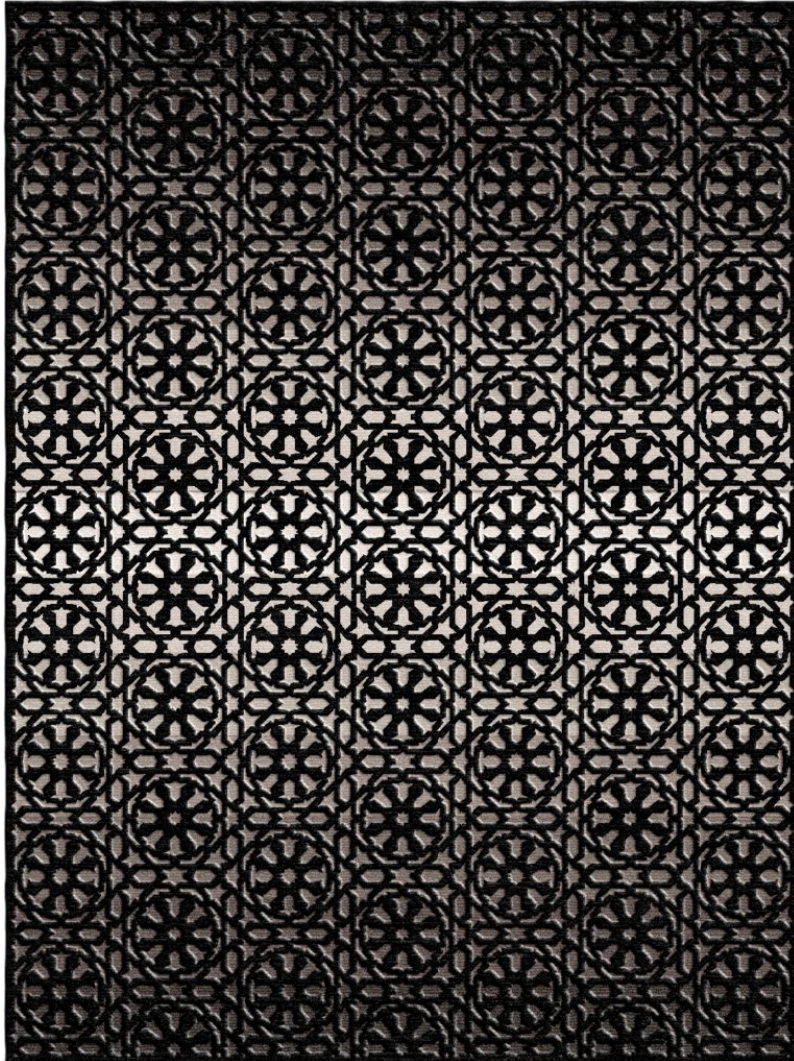

P E R E N N I A L S

NIGHT SHADOWS

Skylight Drop Stitch

DS406-336

DETAILS & SPECS

Designer	Lori Weitzner
Construction	Dropstitch
Colorway	NIGHT SHADOWS
Collection	2018 B Fall: Lori Weitzner

DESCRIPTION

Unique hand-knotted rugs combine the texture of a flatwoven with soft pile for a subtle drop stitch pattern.