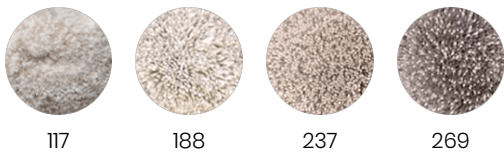

P E R E N N I A L S

Tin

Rose Tibetan Knot

TK367-297

DETAILS & SPECS

Designer	Martyn Thompson
Construction	Tibetan Knot
Colorway	Tin
Collection	2018 A Spring: Martyn Thompson

Pom Colors

DESCRIPTION

Hand knotted, 80 knots per square inch.