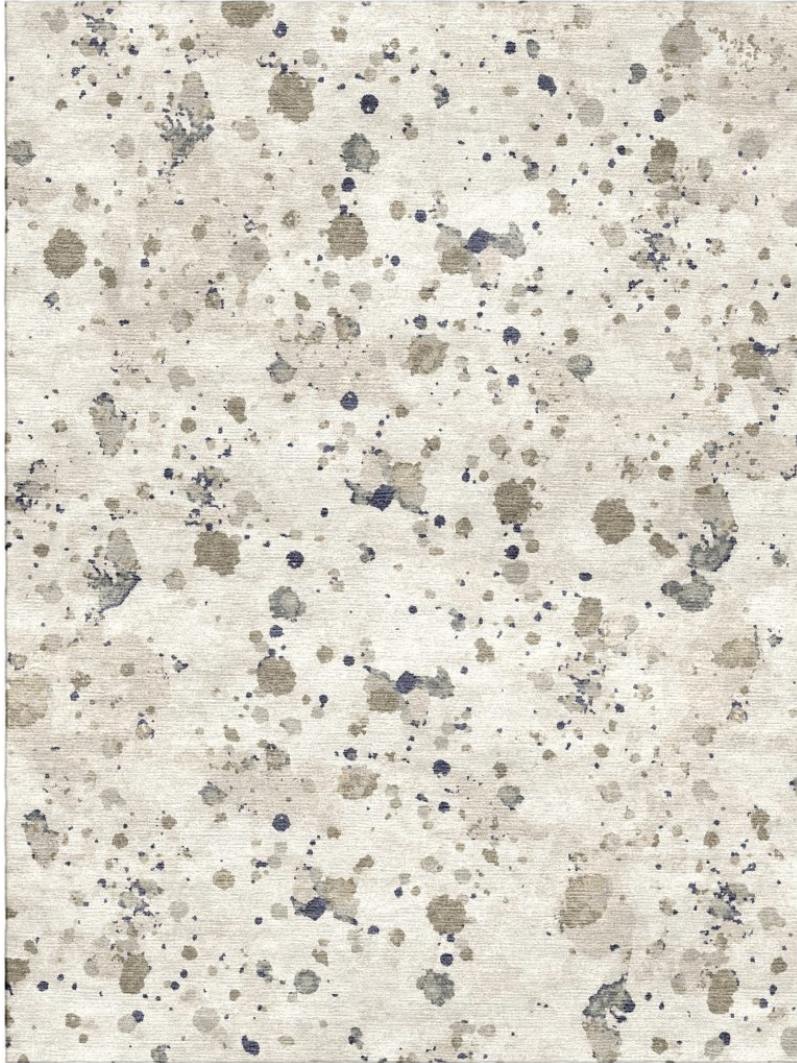

## MUSHROOM

### Splash Tibetan Knot

TK368-223