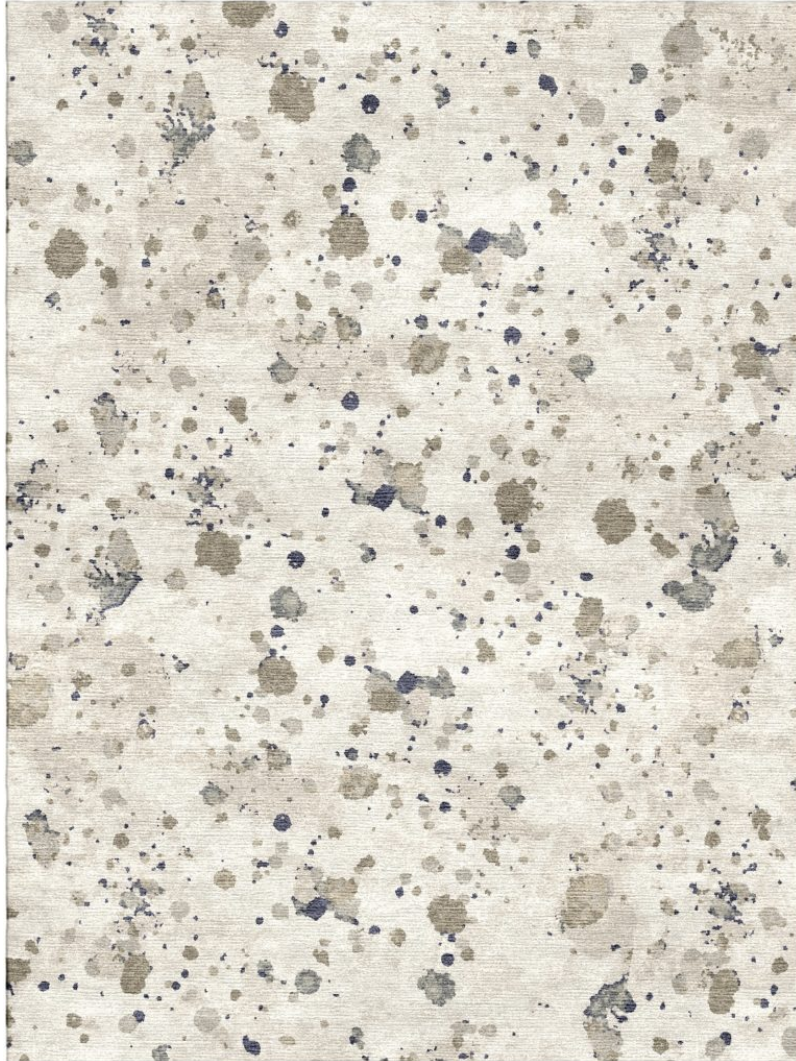

P E R E N N I A L S

MUSHROOM

Splash Tibetan Knot

TK368-223

DETAILS & SPECS

Designer	Martyn Thompson
Construction	Tibetan Knot
Colorway	MUSHROOM
Collection	2018 A Spring: Martyn Thompson

Pom Colors

123

405

37

1311

872

DESCRIPTION

Hand knotted, 80 knots per square inch.