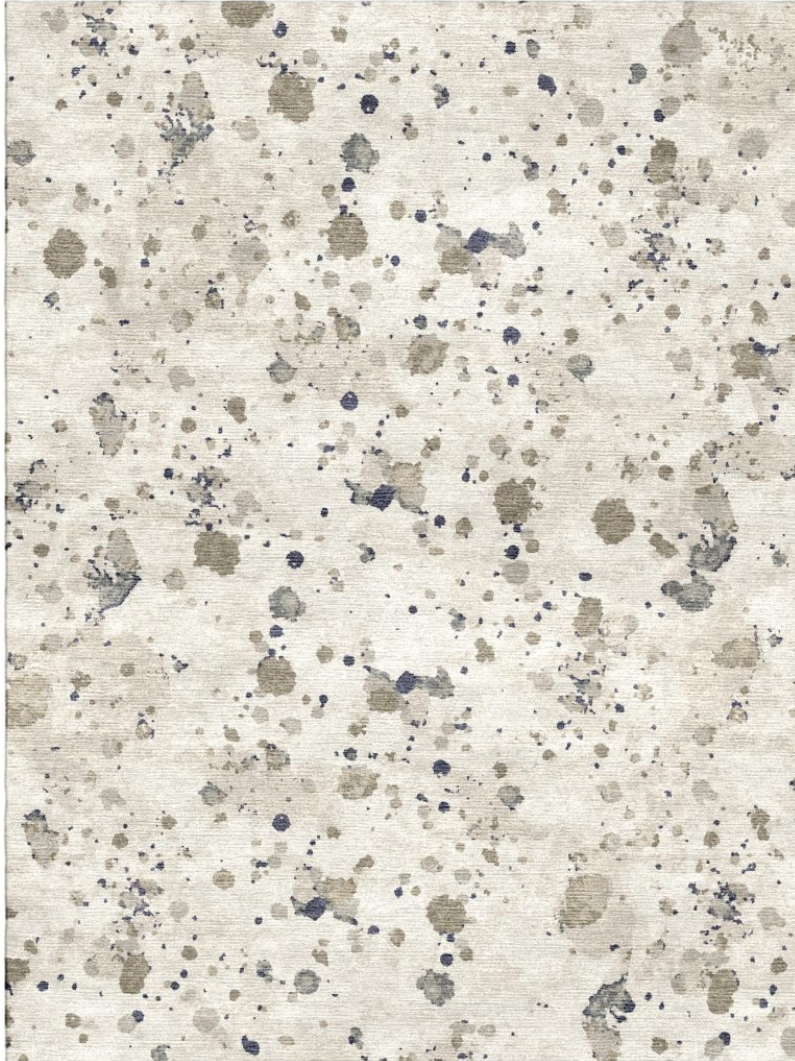

## MUSHROOM

### Splash Tibetan Knot

TK368-223