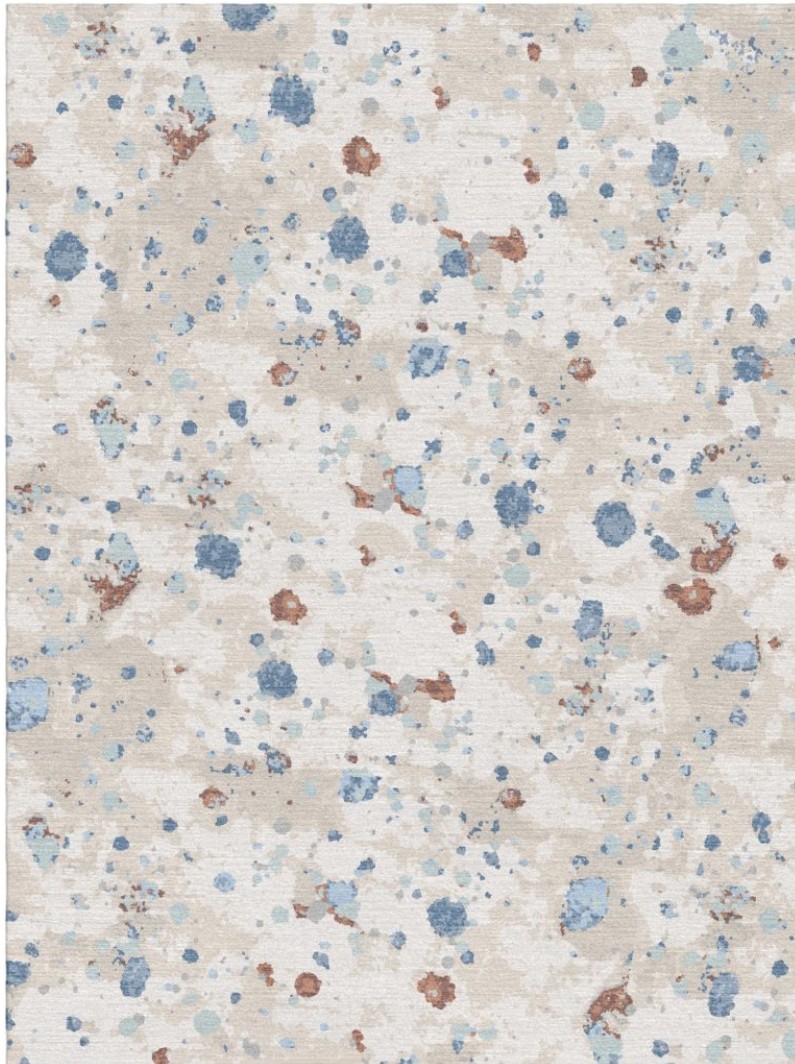

P E R E N N I A L S

RUST

Splash Tibetan Knot

TK368-366

DETAILS & SPECS

Designer	Martyn Thompson
Construction	Tibetan Knot
Colorway	RUST
Collection	2018 A Spring: Martyn Thompson

Pom Colors

DESCRIPTION

Hand knotted, 80 knots per square inch.