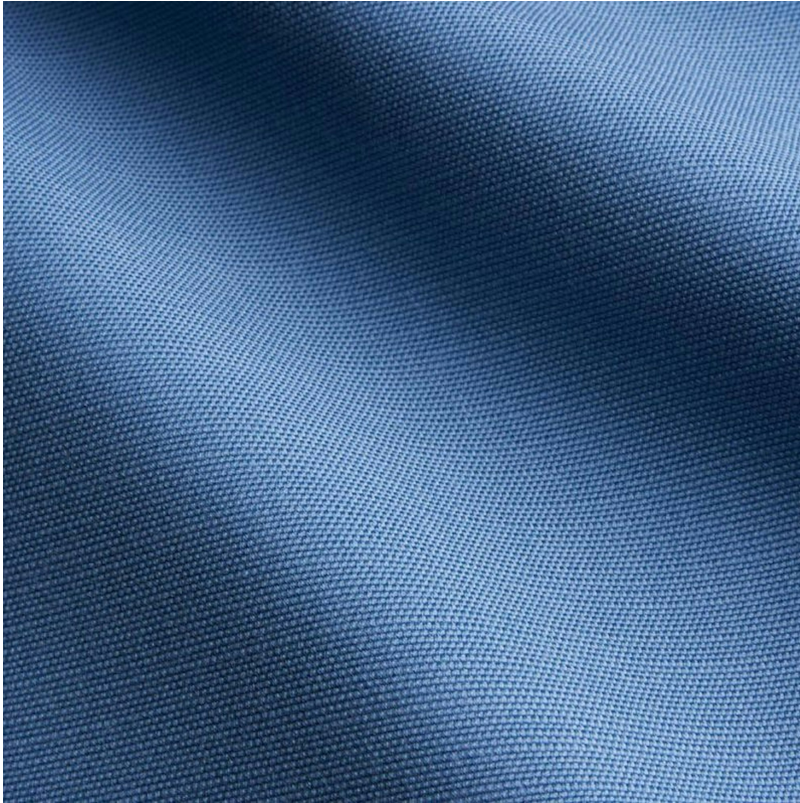

P E R E N N I A L S

Outta The Blue Slubby

655-06

DETAILS & SPECS

| | |
|-------------------|------------------------------|
| Abrasion | 30,000+ Double Rubs |
| Brush Pill | Class 4.5 |
| Width | 54 in (137 cm) |
| Weight | 9.6 Oz/sq yd (325 gm/sq m) |
| Designer | Studio |
| Collection | 2021 A Spring: Villa del Sol |
| Color Family | Dark Blue |
| Color | Outta The Blue |
| Vertical Repeat | N/A |
| Horizontal Repeat | N/A |

DESCRIPTION

Slubby is a textured canvas available in over 21 colorways.

All Perennials 100% solution-dyed acrylic fabrics are backed by an industry-leading no-fade guarantee valid for three years from the date of purchase (with the exceptions of prints, which hold a one-year warranty and Cabana™, which holds a five year warranty).