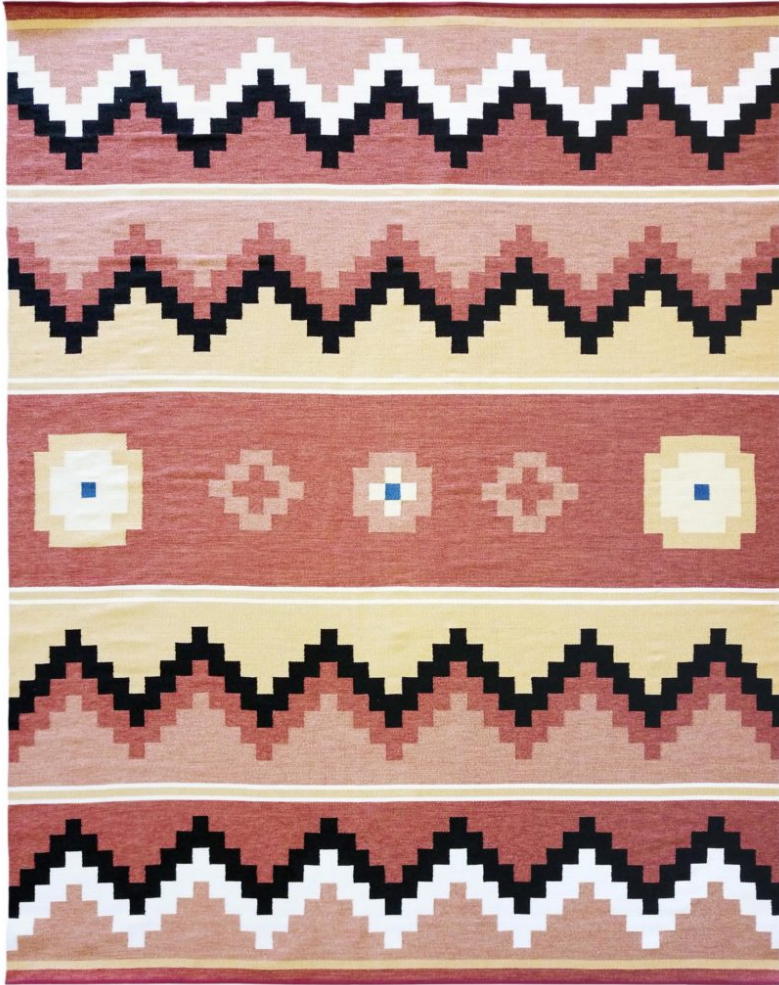

P E R E N N I A L S

RED ROCK

Southwestern II Flatwoven

FW232-313

DETAILS & SPECS

Designer	Studio
Construction	Flatwoven
Colorway	RED ROCK
Collection	N/A

DESCRIPTION

Perennials' Flatwoven artisanal rugs feature exceptional designs, subtle color blending and an unbelievably soft feel. They include binding on the horizontal edges and the selvages are left visible to show the craftsmanship of each handwoven rug. These rugs are ideal for use indoors or out.