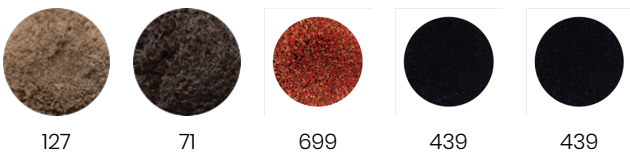

P E R E N N I A L S

SUNSET

Linea Flatwoven

FW242-12

DETAILS & SPECS

Designer	Vincent Van Duysen
Construction	Flatwoven
Colorway	SUNSET
Collection	2021 B Fall: Vincent van Duysen

Pom Colors

DESCRIPTION