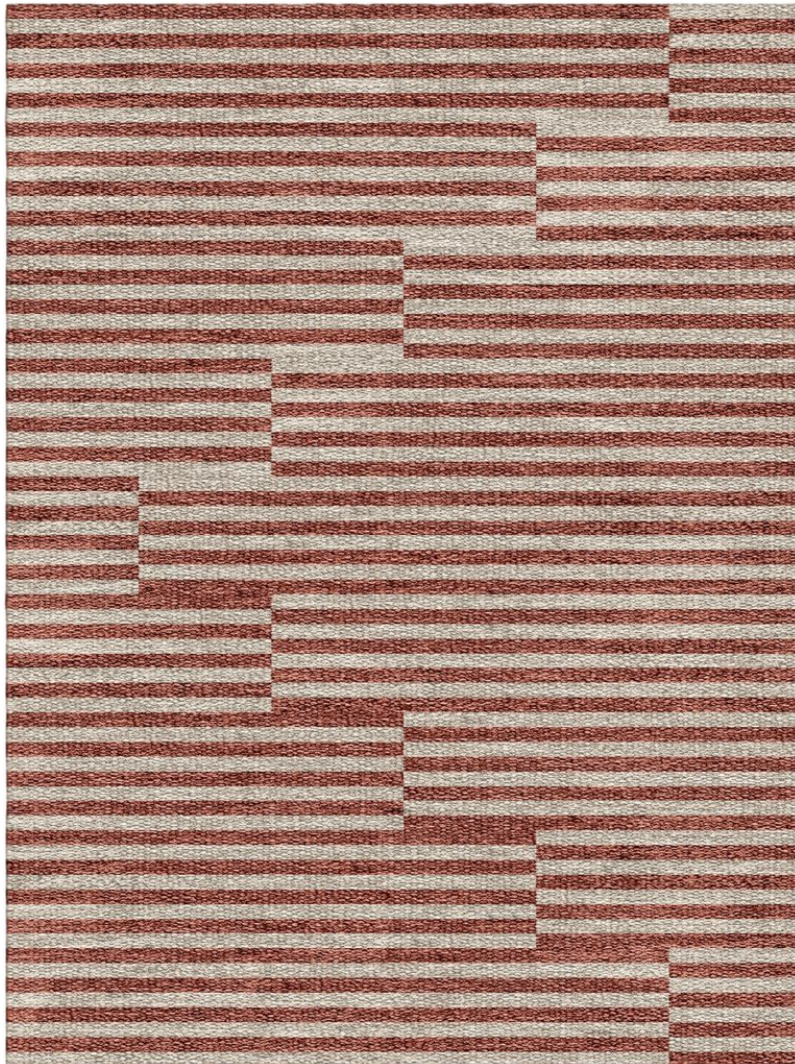

P E R E N N I A L S

SUNSET

Do-re-mi Flatwoven

FW226-12

DETAILS & SPECS

Designer	Studio
Construction	Flatwoven
Colorway	SUNSET
Collection	2020 A Spring: In the Mix

Pom Colors

238

3694

DESCRIPTION

Perennials' Flatwoven artisanal rugs feature exceptional designs, subtle color blending and an unbelievably soft feel. They include binding on the horizontal edges and the selvages are left visible to show the craftsmanship of each handwoven rug. These rugs are ideal for use indoors or out.