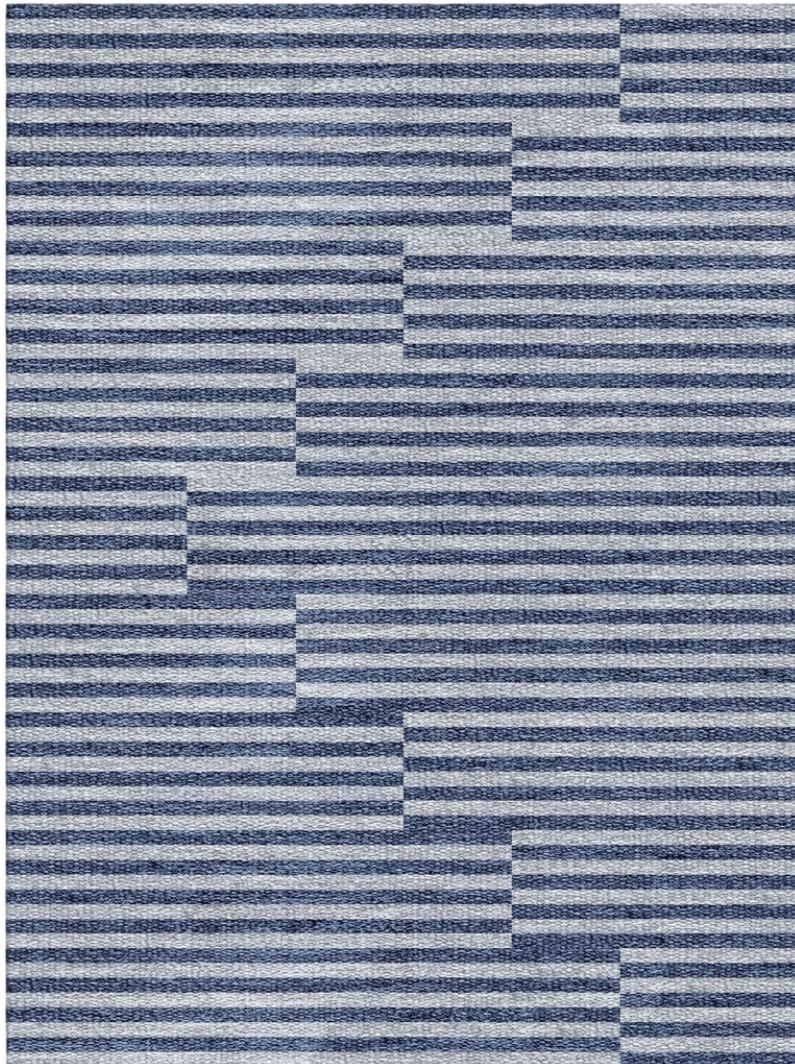

P E R E N N I A L S

FRENCH SLATE Do-re-mi Flatwoven

FW226-742

DETAILS & SPECS

Designer	Studio
Construction	Flatwoven
Colorway	FRENCH SLATE
Collection	2020 A Spring: In the Mix

Pom Colors

2420

1457

DESCRIPTION

Perennials' Flatwoven artisanal rugs feature exceptional designs, subtle color blending and an unbelievably soft feel. They include binding on the horizontal edges and the selvages are left visible to show the craftsmanship of each handwoven rug. These rugs are ideal for use indoors or out.