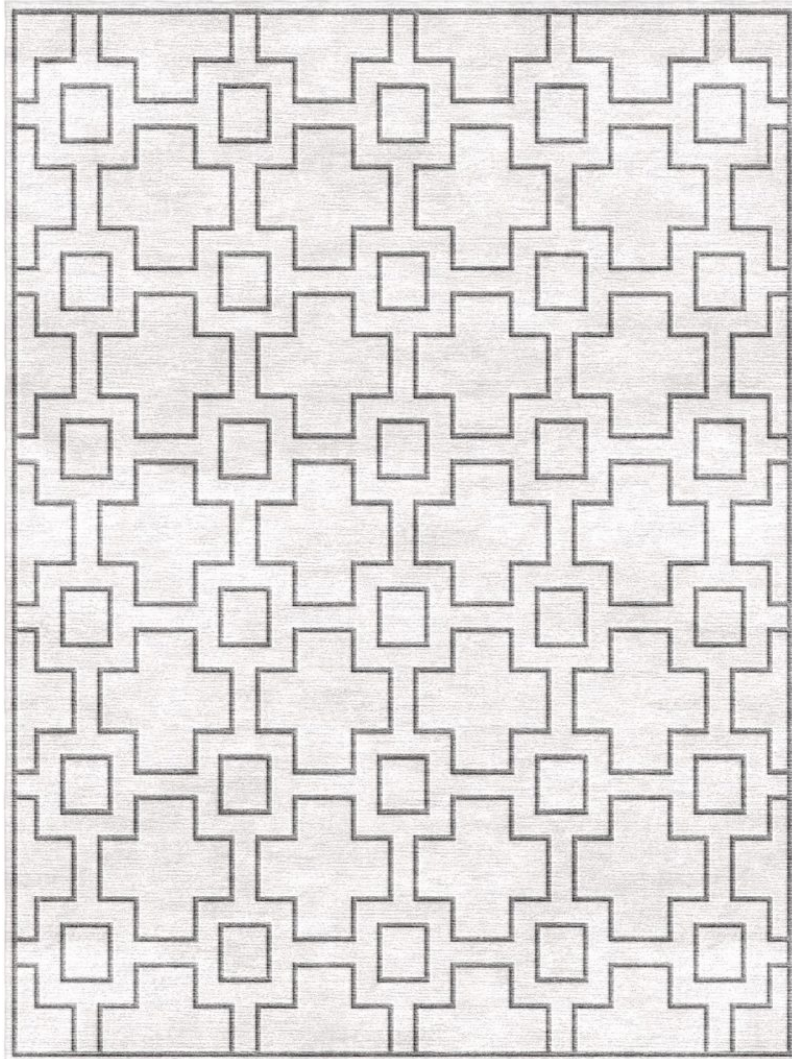

P E R E N N I A L S

RHINO

Sonder I Tibetan Knot

TK389-327

DETAILS & SPECS

Designer	Allison Paladino
Construction	Tibetan Knot
Colorway	RHINO
Collection	2020 Summer: Allison Paladino

Pom Colors

117

610

DESCRIPTION

Hand knotted, 80 knots per square inch.