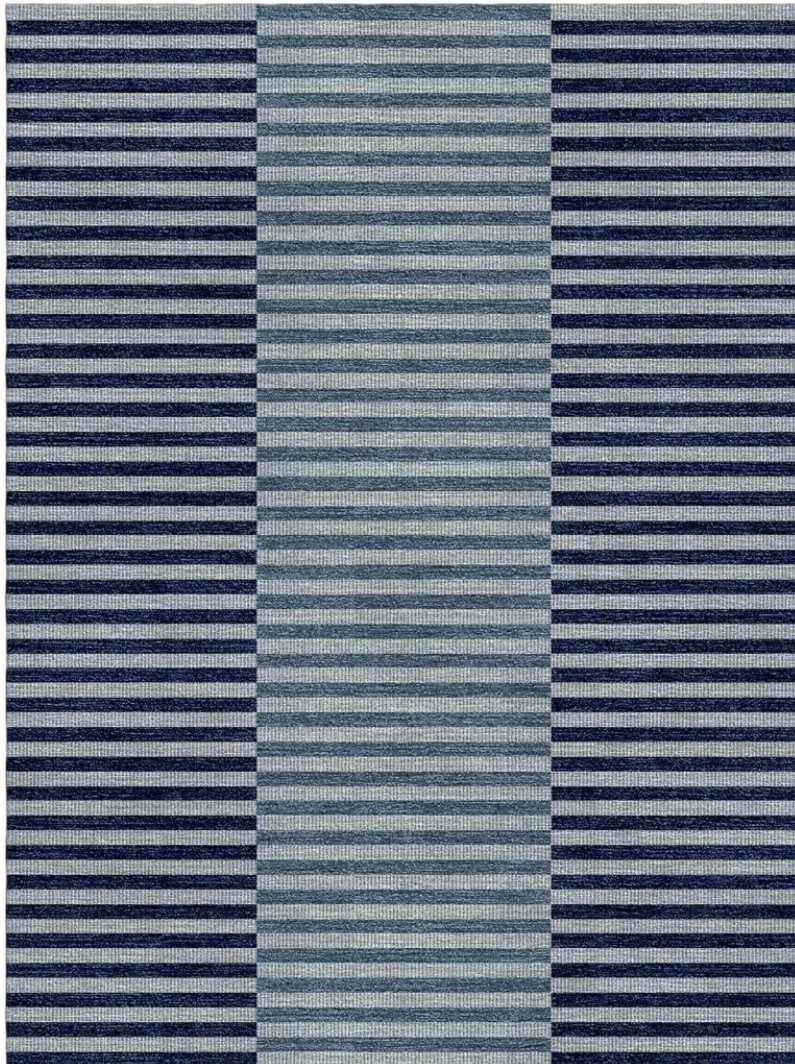

P E R E N N I A L S

BREAKERS

Passerelle Flatwoven

FW228-261

DETAILS & SPECS

Designer	Studio
Construction	Flatwoven
Colorway	BREAKERS
Collection	2020 B Fall: Cest la Vie!

Pom Colors

230

967

98

1694

DESCRIPTION

Perennials' Flatwoven artisanal rugs feature exceptional designs, subtle color blending and an unbelievably soft feel. They include binding on the horizontal edges and the selvages are left visible to show the craftsmanship of each handwoven rug. These rugs are ideal for use indoors or out.