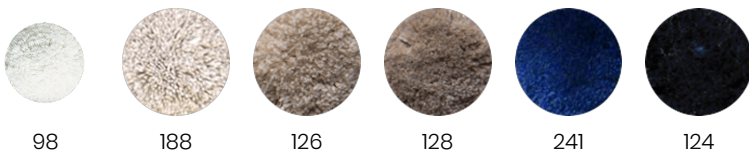

P E R E N N I A L S

Solitude III Tibetan Knot

TK337-501

DETAILS & SPECS

| | |
|--------------|---------------------------|
| Designer | Sam Glankoff |
| Construction | Tibetan Knot |
| Collection | 2016 B Fall: Sam Glankoff |

Pom Colors

DESCRIPTION

Hand knotted, 80 knots per square inch.