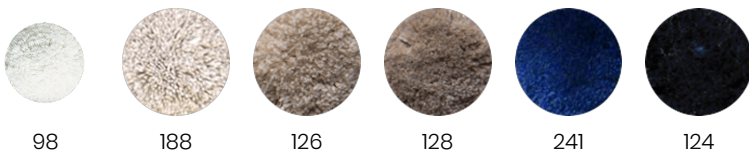

P E R E N N I A L S

Solitude III Tibetan Knot

TK337-501

DETAILS & SPECS

Designer	Sam Glankoff
Construction	Tibetan Knot
Collection	2016 B Fall: Sam Glankoff

Pom Colors

DESCRIPTION

Hand knotted, 80 knots per square inch.