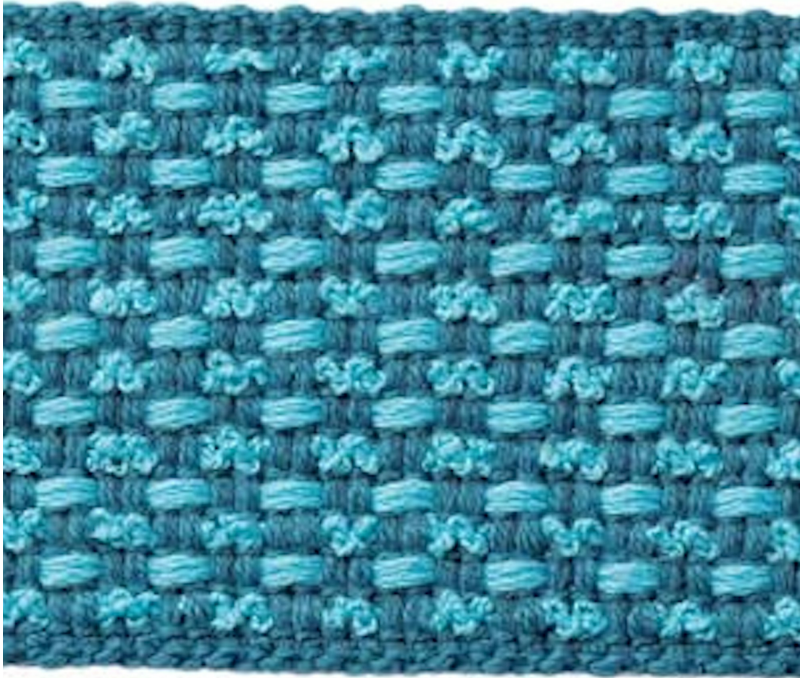

P E R E N N I A L S

Deep End Borderline

BL-82

DETAILS & SPECS

Color	Deep End
Width	1 5/8 IN (4.1 CM)

DESCRIPTION

The perfect finishing touch. Perennials trims are made from the same 100% solution-dyed acrylic as our fabrics, making them fade resistant, mildew and mold resistant, and easy to maintain.