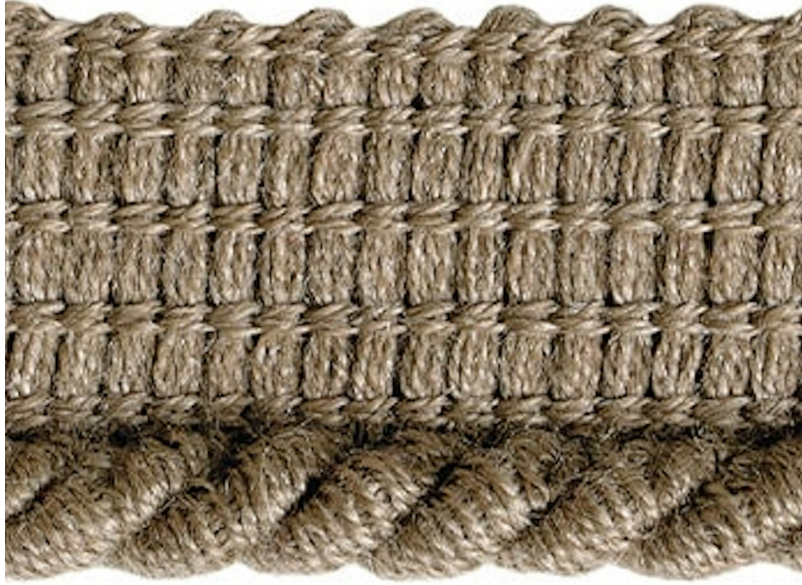

## **Fawn** Spiral Cord

SC-245

### DETAILS & SPECS

Color	Fawn
Width	3/16 IN (0.5 CM)

---