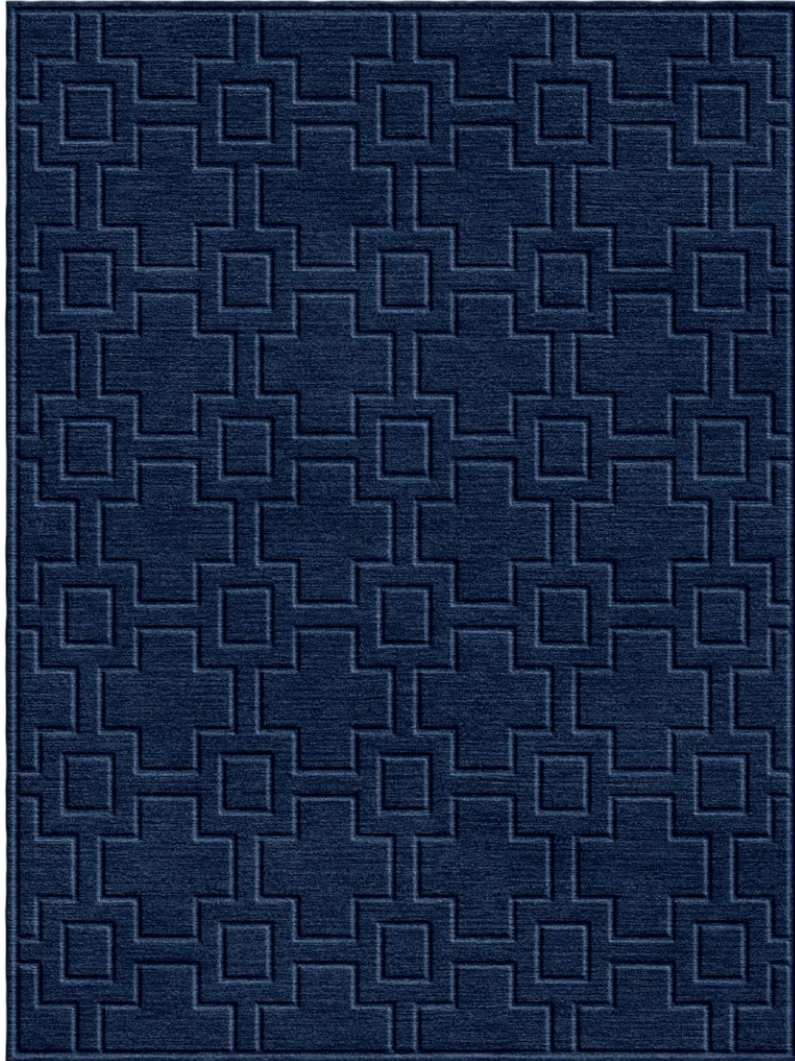

P E R E N N I A L S

Sonder III Tibetan Knot

TK39I-377-0810

DETAILS & SPECS

Designer	Allison Paladino
Construction	Tibetan Knot

Pom Colors

DESCRIPTION

Hand knotted, 80 knots per square inch.