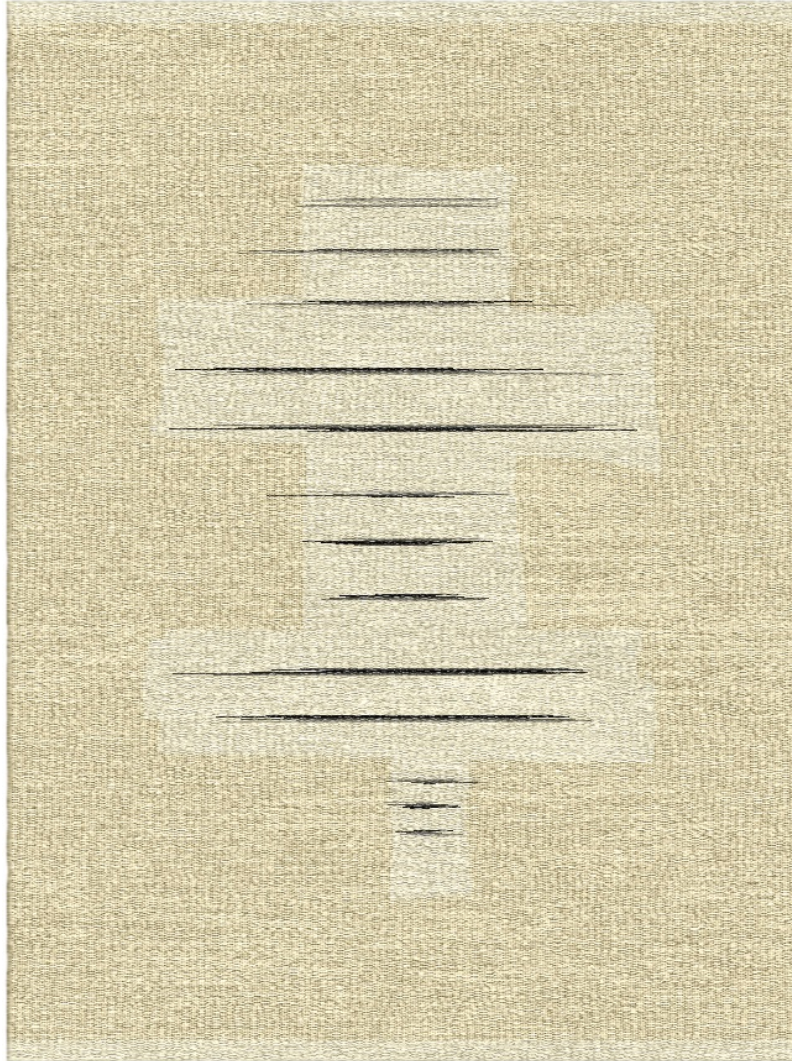

## Salt & Pepper Tyger! Tyger! Flatwoven

FW250-191

### DETAILS & SPECS

Designer	Rose Tarlow
Construction	Flatwoven
Colorway	Salt & Pepper
Collection	2023 C Fall: Rose Tarlow